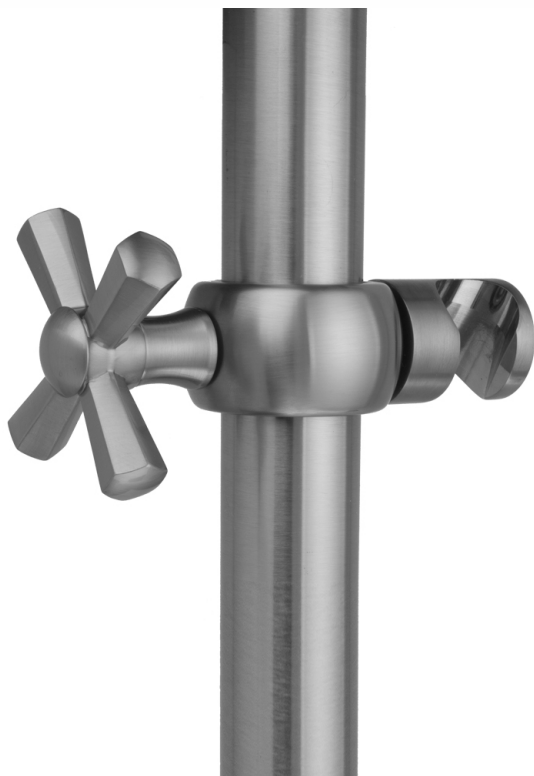

Hex Cross Grab Bar Handshower Slider

Model #: SRSL86-

FEATURES:

- Sliding handshower mounts for all luxury grab bars
- All brass construction, fully polished & plated
- Adjust tilt of handshower bracket allows use of handshower at desired angle
- ADA compliant lever handles
- For white porcelain button on cross handles & SL92-, add -P- to part #

AVAILABLE FINISHES:

Polished Chrome (PCH)	Satin Chrome (SC)	Bronze Umber (BU)
Satin Nickel (SN)	Pewter (PEW)	Caramel Bronze (CB)
Polished Nickel (PN)	Antique Brass (AB)	Antique Copper (ACU)
Oil-Rubbed Bronze (ORB)	Polished Brass (PB)	Polished Copper (PCU)
Vintage Bronze (VB)	Satin Brass (SB)	Matte Black (MBK)
Satin Gold (SG)	Polished Gold (PG)	Black Nickel (BKN)
Bombay Gold (BG)	Jewelers Gold (JG)	Europa Bronze (EB)
White (WH)	Sedona Beige (SDB)	Tristan Brass (TB)
Unlacquered Brass (ULB)	Satin Cooper (SCU)	

SPECIFICATION DRAWING:

FRONT VIEW