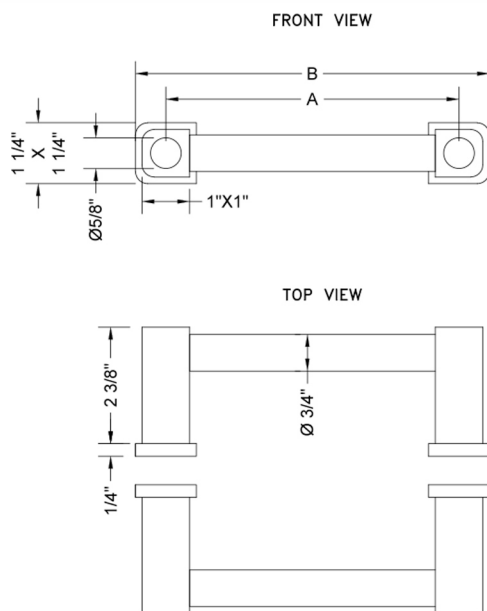

## 8" H80 Contempo Back to Back Shower Door Pull

**Model #: H80-BB-8-**

### FEATURES:

- Can be mounted vertically or horizontally
- Can be used as a towel bar when mounted horizontally
- Not to be used as a grab bar
- All brass construction, full polished & plated
- Includes rubber gaskets for glass door installation
- Custom sizes available- Contact JACLO for pricing & availability

### SPECIFICATION DRAWING:

CONTEMPO BACK TO BACK DOOR PULLS			
PART. #	SPECIFICS	A	B
H80-BB	6" CENTER TO CENTER	6"	7 1/2"
H80-BB-8	8" CENTER TO CENTER	8"	9 1/2"
H80-BB-12	12" CENTER TO CENTER	12"	13 1/2"
H80-BB-16	16" CENTER TO CENTER	16"	17 1/2"
H80-BB-18	18" CENTER TO CENTER	18"	19 1/2"
H80-BB-24	24" CENTER TO CENTER	24"	25 1/2"
H80-BB-32	32" CENTER TO CENTER	32"	33 1/2"