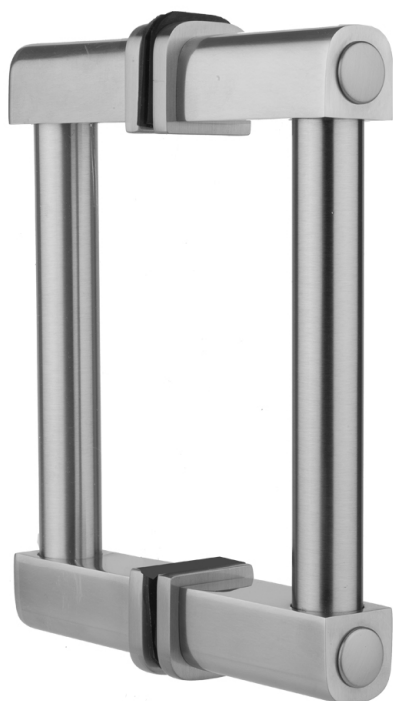

## 8" H80 Contempo Back to Back Shower Door Pull

**Model #: H80-BB-8-**

### FEATURES:

- Can be mounted vertically or horizontally
- Can be used as a towel bar when mounted horizontally
- Not to be used as a grab bar
- All brass construction, full polished & plated
- Includes rubber gaskets for glass door installation
- Custom sizes available- Contact JACLO for pricing & availability

### AVAILABLE FINISHES:

Polished Chrome (PCH)	Satin Chrome (SC)	Bronze Umber (BU)
Satin Nickel (SN)	Pewter (PEW)	Caramel Bronze (CB)
Polished Nickel (PN)	Antique Brass (AB)	Antique Copper (ACU)
Oil-Rubbed Bronze (ORB)	Polished Brass (PB)	Polished Copper (PCU)
Vintage Bronze (VB)	Satin Brass (SB)	Rose Gold (RG)
Matte Black (MBK)	Satin Gold (SG)	Polished Gold (PG)
Black Nickel (BKN)	Bombay Gold (BG)	Jewelers Gold (JG)
Europa Bronze (EB)	White (WH)	Sedona Beige (SDB)
Tristan Brass (TB)	Unlacquered Brass (ULB)	Satin Cooper (SCU)

### SPECIFICATION DRAWING:

CONTEMPO BACK TO BACK DOOR PULLS			
PART. #	SPECIFICS	A	B
H80-BB	6" CENTER TO CENTER	6"	7 1/2"
H80-BB-8	8" CENTER TO CENTER	8"	9 1/2"
H80-BB-12	12" CENTER TO CENTER	12"	13 1/2"
H80-BB-16	16" CENTER TO CENTER	16"	17 1/2"
H80-BB-18	18" CENTER TO CENTER	18"	19 1/2"
H80-BB-24	24" CENTER TO CENTER	24"	25 1/2"
H80-BB-32	32" CENTER TO CENTER	32"	33 1/2"