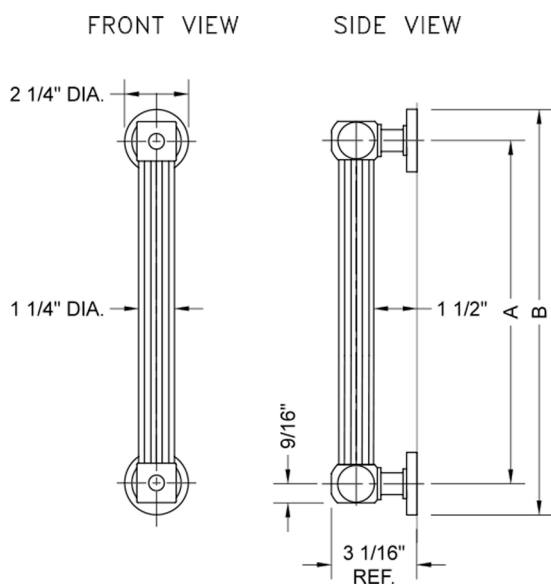

36" G71 Straight Grab Bar

Model #: **G71-36-**

FEATURES:

- ADA compliant when properly installed
- All brass construction, fully polished & plated
- All grab bars can be custom sized. Contact JACLO for pricing & availability
- Optional handshower sliders and toilet paper/wash cloth holders can be added only upon initial order
- Grab bars over 32" REQUIRE a middle post

SPECIFICATION DRAWING:

BRASS LUXURY GRAB BARS			
PART. #	DESCRIPTION	A	B
G71-12-XX	12" GRAB BAR	12"	14 1/4"
G71-16-XX	16" GRAB BAR	16"	18 1/4"
G71-18-XX	18" GRAB BAR	18"	20 1/4"
G71-24-XX	24" GRAB BAR	24"	26 1/4"
G71-32-XX	32" GRAB BAR	32"	34 1/4"
<i>*NOTE: GRAB BARS OVER 32" REQUIRE A MIDDLE POST</i>			
G71-36-XX	36" GRAB BAR	36"	38 1/4"
G71-42-XX	42" GRAB BAR	42"	44 1/4"
G71-48-XX	48" GRAB BAR	48"	50 1/4"
G71-60-XX	60" GRAB BAR	60"	62 1/4"