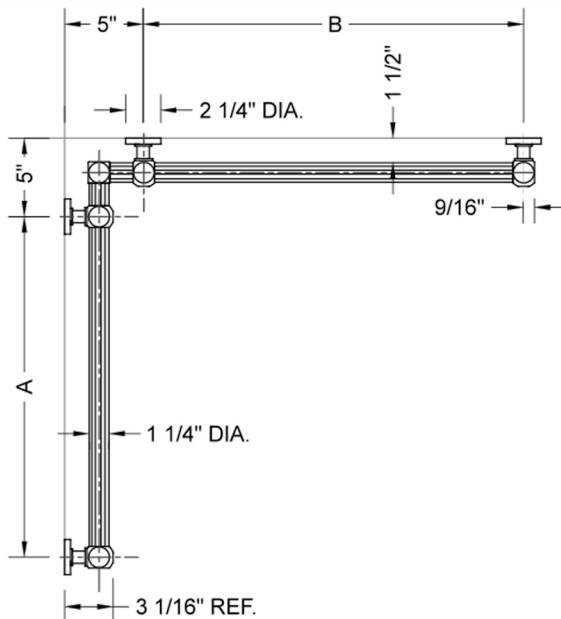

G71 36" x 36" Inside Corner Grab Bar

Model #: **G71-36-36-IC-**

FEATURES:

- ADA compliant when properly installed
- All brass construction, fully polished & plated
- All grab bars can be custom sized. Contact JACLO for pricing & availability
- Optional handshower sliders and toilet paper/wash cloth holders can be added only upon initial order
- Grab bars over 32" REQUIRE a middle post

SPECIFICATION DRAWING:

BRASS LUXURY GRAB BAR							
PART. #	DESCRIPTION	A	B	PART. #	DESCRIPTION	A	B
G71-12-12-IC	CENTER OF POST	12"	12"	G71-24-36-IC	CENTER OF POST	24"	36"
G71-12-16-IC	CENTER OF POST	12"	16"	G71-24-48-IC	CENTER OF POST	24"	48"
G71-12-24-IC	CENTER OF POST	12"	24"	G71-24-60-IC	CENTER OF POST	24"	60"
G71-12-32-IC	CENTER OF POST	12"	32"				
				G71-32-32-IC	CENTER OF POST	32"	32"
G71-12-36-IC	CENTER OF POST	12"	36"	G71-32-36-IC	CENTER OF POST	32"	36"
G71-12-48-IC	CENTER OF POST	12"	48"	G71-32-48-IC	CENTER OF POST	32"	48"
G71-12-60-IC	CENTER OF POST	12"	60"	G71-32-60-IC	CENTER OF POST	32"	60"
G71-16-16-IC	CENTER OF POST	16"	16"	G71-36-36-IC	CENTER OF POST	36"	36"
G71-16-24-IC	CENTER OF POST	16"	24"	G71-36-48-IC	CENTER OF POST	36"	48"
G71-16-32-IC	CENTER OF POST	16"	32"	G71-36-60-IC	CENTER OF POST	36"	60"
G71-16-36-IC	CENTER OF POST	16"	36"	G71-48-48-IC	CENTER OF POST	48"	48"
G71-16-48-IC	CENTER OF POST	16"	48"	G71-48-60-IC	CENTER OF POST	48"	60"
G71-16-60-IC	CENTER OF POST	16"	60"				
				G71-60-60-IC	CENTER OF POST	60"	60"
G71-24-24-IC	CENTER OF POST	24"	24"				
G71-24-32-IC	CENTER OF POST	24"	32"				