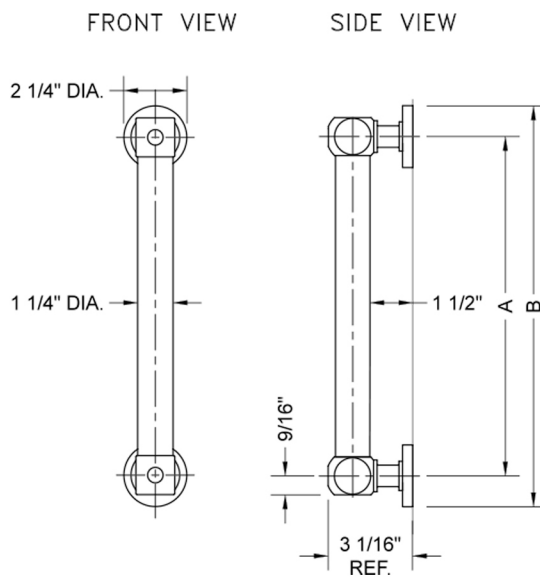

42" G70 Straight Grab Bar

Model #: **G70-42-**

FEATURES:

- ADA compliant when properly installed
- All brass construction, fully polished & plated
- All grab bars can be custom sized. Contact JACLO for pricing & availability
- Optional handshower sliders and toilet paper/wash cloth holders can be added only upon initial order
- Grab bars over 32" REQUIRE a middle post

SPECIFICATION DRAWING:

BRASS LUXURY GRAB BARS			
PART. #	DESCRIPTION	A	B
G70-12-XX	12" GRAB BAR	12"	14 1/4"
G70-16-XX	16" GRAB BAR	16"	18 1/4"
G70-18-XX	18" GRAB BAR	18"	20 1/4"
G70-24-XX	24" GRAB BAR	24"	26 1/4"
G70-32-XX	32" GRAB BAR	32"	34 1/4"
<i>*NOTE: GRAB BARS OVER 32" REQUIRE A MIDDLE POST</i>			
G70-36-XX	36" GRAB BAR	36"	38 1/4"
G70-42-XX	42" GRAB BAR	42"	44 1/4"
G70-48-XX	48" GRAB BAR	48"	50 1/4"
G70-60-XX	60" GRAB BAR	60"	62 1/4"