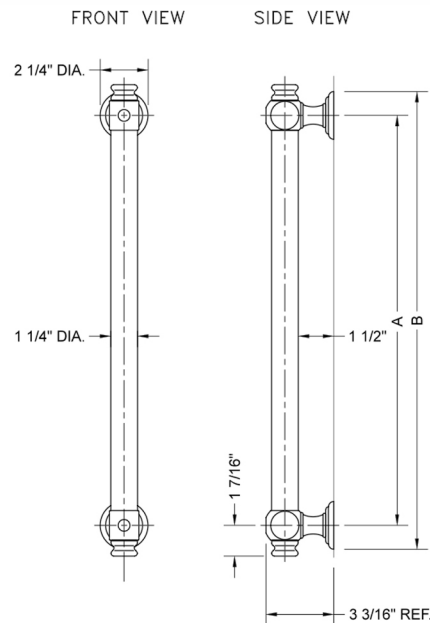

24" G60 Straight Grab Bar

Model #: G60-24-

FEATURES:

- ADA compliant when properly installed
- All brass construction, fully polished & plated
- All grab bars can be custom sized. Contact JACLO for pricing & availability
- Optional handshower sliders and toilet paper/wash cloth holders can be added only upon initial order
- Grab bars over 32" REQUIRE a middle post

SPECIFICATION DRAWING:

BRASS LUXURY GRAB BAR			
PART. #	DESCRIPTION	A	B
G60-12-XX	12" CENTER TO CENTER	12"	14 1/4"
G60-16-XX	16" CENTER TO CENTER	16"	18 1/4"
G60-18-XX	18" CENTER TO CENTER	18"	20 1/4"
G60-24-XX	24" CENTER TO CENTER	24"	24 1/4"
G60-32-XX	32" CENTER TO CENTER	32"	34 1/4"
*NOTE: GRAB BARS OVER 32" REQUIRE A MIDDLE POST			
G60-36-XX	36" CENTER TO CENTER	36"	38 1/4"
G60-42-XX	42" CENTER TO CENTER	42"	44 1/4"
G60-48-XX	48" CENTER TO CENTER	48"	50 1/4"
G60-60-XX	60" CENTER TO CENTER	60"	62 1/4"