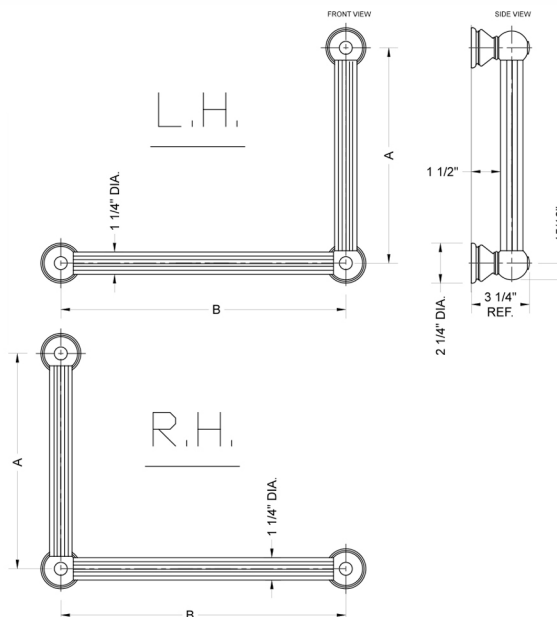

G33 32H x 32W 90° Grab Bar

Model #: **G33-32H-32W-**

FEATURES:

- ADA compliant when properly installed
- All brass construction, fully polished & plated
- All grab bars can be custom sized. Contact JACLO for pricing & availability
- Optional handshower sliders and toilet paper/wash cloth holders can be added only upon initial order
- Grab bars over 32" REQUIRE a middle post

SPECIFICATION DRAWING:

| BRASS LUXURY GRAB BAR | | | |
|-----------------------|------------------|--------|--------|
| PART. # | DESCRIPTION | A H | B W |
| G33-12H-12W | CENTER TO CENTER | 12" | 12" |
| G33-12H-16W | CENTER TO CENTER | 12" | 16" |
| G33-12H-24W | CENTER TO CENTER | 12" | 24" |
| G33-12H-32W | CENTER TO CENTER | 12" | 32" |
| | | | |
| G33-16H-12W | CENTER TO CENTER | 16" | 12" |
| G33-16H-16W | CENTER TO CENTER | 16" | 16" |
| G33-16H-24W | CENTER TO CENTER | 16" | 24" |
| G33-16H-32W | CENTER TO CENTER | 16" | 32" |
| | | | |
| G33-24H-12W | CENTER TO CENTER | 24" | 12" |
| G33-24H-16W | CENTER TO CENTER | 24" | 16" |
| G33-24H-24W | CENTER TO CENTER | 24" | 24" |
| G33-24H-32W | CENTER TO CENTER | 24" | 32" |
| | | | |
| G33-32H-12W | CENTER TO CENTER | 32" | 12" |
| G33-32H-16W | CENTER TO CENTER | 32" | 16" |
| G33-32H-24W | CENTER TO CENTER | 32" | 24" |
| G33-32H-32W | CENTER TO CENTER | 32" | 32" |