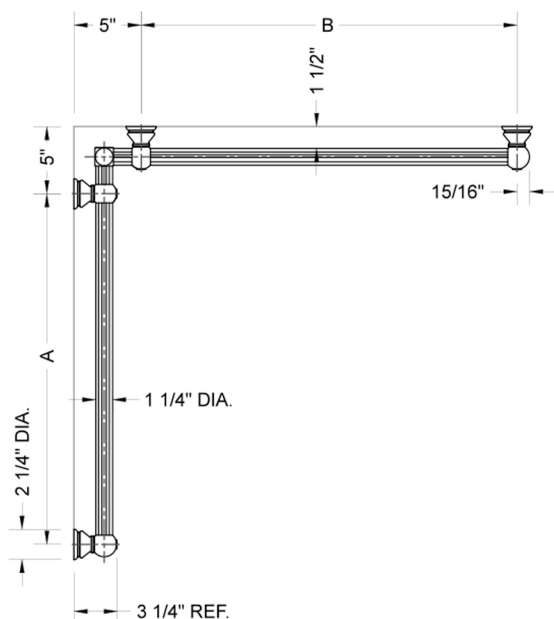

## G33 16" x 48" Inside Corner Grab Bar

Model #: G33-16-48-IC-

### FEATURES:

- ADA compliant when properly installed
- All brass construction, fully polished & plated
- All grab bars can be custom sized. Contact JACLO for pricing & availability
- Optional handshower sliders and toilet paper/wash cloth holders can be added only upon initial order
- Grab bars over 32" REQUIRE a middle post

### SPECIFICATION DRAWING:

BRASS LUXURY GRAB BAR							
PART. #	DESCRIPTION	A	B	PART. #	DESCRIPTION	A	B
G33-12-12-IC	CENTER OF POST	12"	12"	G33-24-36-IC	CENTER OF POST	24"	36"
G33-12-16-IC	CENTER OF POST	12"	16"	G33-24-48-IC	CENTER OF POST	24"	48"
G33-12-24-IC	CENTER OF POST	12"	24"	G33-24-60-IC	CENTER OF POST	24"	60"
G33-12-32-IC	CENTER OF POST	12"	32"				
				G33-32-32-IC	CENTER OF POST	32"	32"
G33-12-36-IC	CENTER OF POST	12"	36"	G33-32-36-IC	CENTER OF POST	32"	36"
G33-12-48-IC	CENTER OF POST	12"	48"	G33-32-48-IC	CENTER OF POST	32"	48"
G33-12-60-IC	CENTER OF POST	12"	60"	G33-32-60-IC	CENTER OF POST	32"	60"
G33-16-16-IC	CENTER OF POST	16"	16"	G33-36-36-IC	CENTER OF POST	36"	36"
G33-16-24-IC	CENTER OF POST	16"	24"	G33-36-48-IC	CENTER OF POST	36"	48"
G33-16-32-IC	CENTER OF POST	16"	32"	G33-36-60-IC	CENTER OF POST	36"	60"
G33-16-36-IC	CENTER OF POST	16"	36"	G33-48-48-IC	CENTER OF POST	48"	48"
G33-16-48-IC	CENTER OF POST	16"	48"	G33-48-60-IC	CENTER OF POST	48"	60"
G33-16-60-IC	CENTER OF POST	16"	60"				
				G33-60-60-IC	CENTER OF POST	60"	60"
G33-24-24-IC	CENTER OF POST	24"	24"				
G33-24-32-IC	CENTER OF POST	24"	32"				