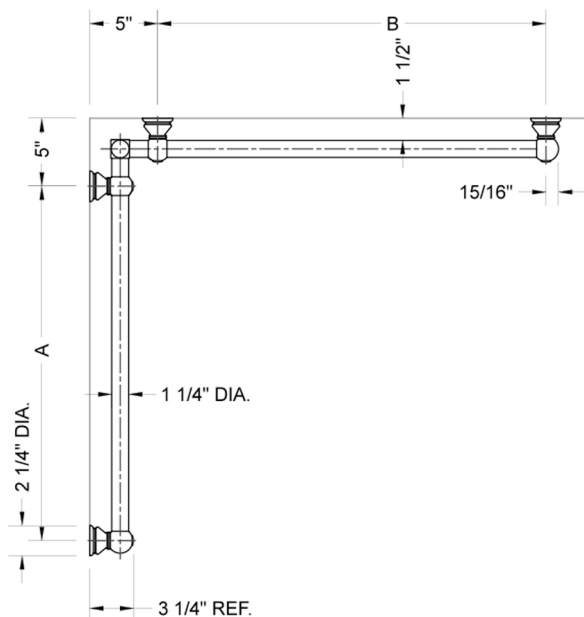

## G30 36" x 60" Inside Corner Grab Bar

Model #: G30-36-60-IC-

### FEATURES:

- ADA compliant when properly installed
- All brass construction, fully polished & plated
- All grab bars can be custom sized. Contact JACLO for pricing & availability
- Optional handshower sliders and toilet paper/wash cloth holders can be added only upon initial order
- Grab bars over 32" REQUIRE a middle post

### SPECIFICATION DRAWING:

BRASS LUXURY GRAB BAR							
PART. #	DESCRIPTION	A	B	PART. #	DESCRIPTION	A	B
G30-12-12-IC	CENTER OF POST	12"	12"	G30-24-36-IC	CENTER OF POST	24"	36"
G30-12-16-IC	CENTER OF POST	12"	16"	G30-24-48-IC	CENTER OF POST	24"	48"
G30-12-24-IC	CENTER OF POST	12"	24"	G30-24-60-IC	CENTER OF POST	24"	60"
G30-12-32-IC	CENTER OF POST	12"	32"				
G30-12-36-IC	CENTER OF POST	12"	36"	G30-32-32-IC	CENTER OF POST	32"	32"
G30-12-48-IC	CENTER OF POST	12"	48"	G30-32-36-IC	CENTER OF POST	32"	36"
G30-12-60-IC	CENTER OF POST	12"	60"	G30-32-48-IC	CENTER OF POST	32"	48"
				G30-32-60-IC	CENTER OF POST	32"	60"
G30-16-16-IC	CENTER OF POST	16"	16"				
G30-16-24-IC	CENTER OF POST	16"	24"	G30-36-36-IC	CENTER OF POST	36"	36"
G30-16-32-IC	CENTER OF POST	16"	32"	G30-36-48-IC	CENTER OF POST	36"	48"
				G30-36-60-IC	CENTER OF POST	36"	60"
G30-16-36-IC	CENTER OF POST	16"	36"				
G30-16-48-IC	CENTER OF POST	16"	48"	G30-48-48-IC	CENTER OF POST	48"	48"
G30-16-60-IC	CENTER OF POST	16"	60"	G30-48-60-IC	CENTER OF POST	48"	60"
G30-24-24-IC	CENTER OF POST	24"	24"	G30-60-60-IC	CENTER OF POST	60"	60"
G30-24-32-IC	CENTER OF POST	24"	32"				