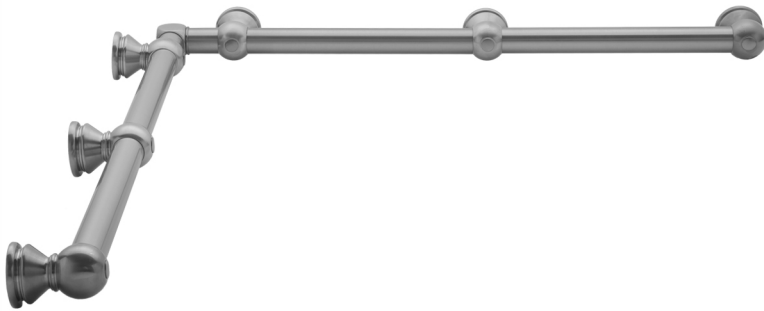

## G30 36" x 60" Inside Corner Grab Bar

Model #: G30-36-60-IC-

### FEATURES:

- ADA compliant when properly installed
- All brass construction, fully polished & plated
- All grab bars can be custom sized. Contact JACLO for pricing & availability
- Optional handshower sliders and toilet paper/wash cloth holders can be added only upon initial order
- Grab bars over 32" REQUIRE a middle post

### SPECIFICATION DRAWING:

BRASS LUXURY GRAB BAR							
PART. #	DESCRIPTION	A	B	PART. #	DESCRIPTION	A	B
G30-12-12-IC	CENTER OF POST	12"	12"	G30-24-36-IC	CENTER OF POST	24"	36"
G30-12-16-IC	CENTER OF POST	12"	16"	G30-24-48-IC	CENTER OF POST	24"	48"
G30-12-24-IC	CENTER OF POST	12"	24"	G30-24-60-IC	CENTER OF POST	24"	60"
G30-12-32-IC	CENTER OF POST	12"	32"				
G30-12-36-IC	CENTER OF POST	12"	36"	G30-32-32-IC	CENTER OF POST	32"	32"
G30-12-48-IC	CENTER OF POST	12"	48"	G30-32-36-IC	CENTER OF POST	32"	36"
G30-12-60-IC	CENTER OF POST	12"	60"	G30-32-48-IC	CENTER OF POST	32"	48"
				G30-32-60-IC	CENTER OF POST	32"	60"
G30-16-16-IC	CENTER OF POST	16"	16"				
G30-16-24-IC	CENTER OF POST	16"	24"	G30-36-36-IC	CENTER OF POST	36"	36"
G30-16-32-IC	CENTER OF POST	16"	32"	G30-36-48-IC	CENTER OF POST	36"	48"
				G30-36-60-IC	CENTER OF POST	36"	60"
G30-16-36-IC	CENTER OF POST	16"	36"				
G30-16-48-IC	CENTER OF POST	16"	48"	G30-48-48-IC	CENTER OF POST	48"	48"
G30-16-60-IC	CENTER OF POST	16"	60"	G30-48-60-IC	CENTER OF POST	48"	60"
G30-24-24-IC	CENTER OF POST	24"	24"	G30-60-60-IC	CENTER OF POST	60"	60"
G30-24-32-IC	CENTER OF POST	24"	32"				