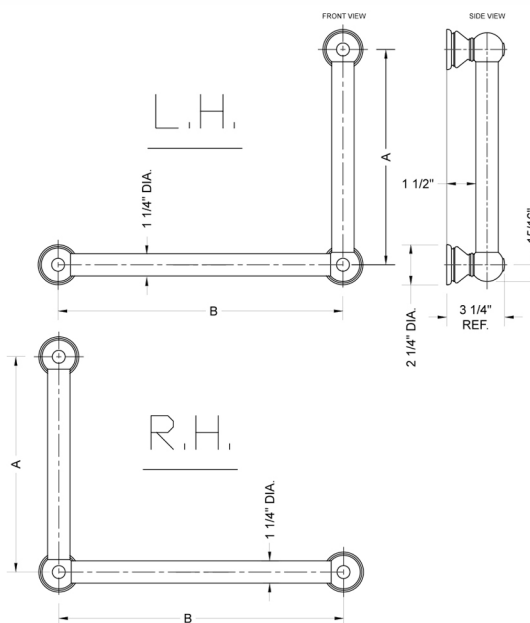

G30 12H x 16W 90° Left Hand Grab Bar

Model #: **G30-12H-16W-LH-**

FEATURES:

- ADA compliant when properly installed
- All brass construction, fully polished & plated
- All grab bars can be custom sized. Contact JACLO for pricing & availability
- Optional handshower sliders and toilet paper/wash cloth holders can be added only upon initial order
- Grab bars over 32" REQUIRE a middle post

SPECIFICATION DRAWING:

BRASS LUXURY GRAB BAR			
PART. #	DESCRIPTION	A H	B W
G30-12H-12W	CENTER TO CENTER	12"	12"
G30-12H-16W	CENTER TO CENTER	12"	16"
G30-12H-24W	CENTER TO CENTER	12"	24"
G30-12H-32W	CENTER TO CENTER	12"	32"
G30-16H-12W	CENTER TO CENTER	16"	12"
G30-16H-16W	CENTER TO CENTER	16"	16"
G30-16H-24W	CENTER TO CENTER	16"	24"
G30-16H-32W	CENTER TO CENTER	16"	32"
G30-24H-12W	CENTER TO CENTER	24"	12"
G30-24H-16W	CENTER TO CENTER	24"	16"
G30-24H-24W	CENTER TO CENTER	24"	24"
G30-24H-32W	CENTER TO CENTER	24"	32"
G30-32H-12W	CENTER TO CENTER	32"	12"
G30-32H-16W	CENTER TO CENTER	32"	16"
G30-32H-24W	CENTER TO CENTER	32"	24"
G30-32H-32W	CENTER TO CENTER	32"	32"