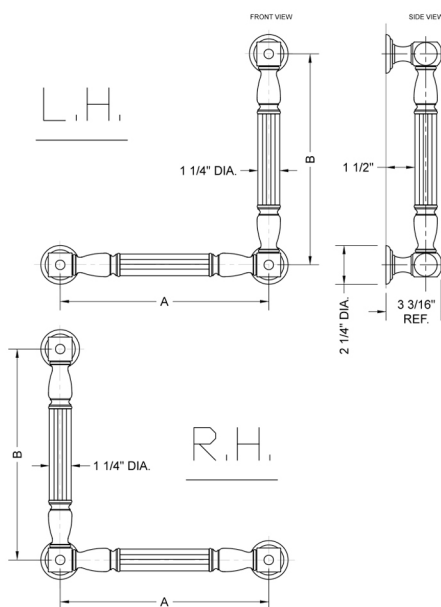

## G21 12H x 16W 90° Left Hand Grab Bar

Model #: **G21-12H-16W-LH-**

### FEATURES:

- ADA compliant when properly installed
- All brass construction, fully polished & plated
- All grab bars can be custom sized. Contact JACLO for pricing & availability
- Optional handshower sliders and toilet paper/wash cloth holders can be added only upon initial order
- Grab bars over 32" REQUIRE a middle post

### SPECIFICATION DRAWING:

BRASS LUXURY GRAB BAR			
PART. #	DESCRIPTION	A H	B W
G21-12H-12W	CENTER TO CENTER	12"	12"
G21-12H-16W	CENTER TO CENTER	12"	16"
G21-12H-24W	CENTER TO CENTER	12"	24"
G21-12H-32W	CENTER TO CENTER	12"	32"
G21-16H-12W	CENTER TO CENTER	16"	12"
G21-16H-16W	CENTER TO CENTER	16"	16"
G21-16H-24W	CENTER TO CENTER	16"	24"
G21-16H-32W	CENTER TO CENTER	16"	32"
G21-24H-12W	CENTER TO CENTER	24"	12"
G21-24H-16W	CENTER TO CENTER	24"	16"
G21-24H-24W	CENTER TO CENTER	24"	24"
G21-24H-32W	CENTER TO CENTER	24"	32"
G21-32H-12W	CENTER TO CENTER	32"	12"
G21-32H-16W	CENTER TO CENTER	32"	16"
G21-32H-24W	CENTER TO CENTER	32"	24"
G21-32H-32W	CENTER TO CENTER	32"	32"