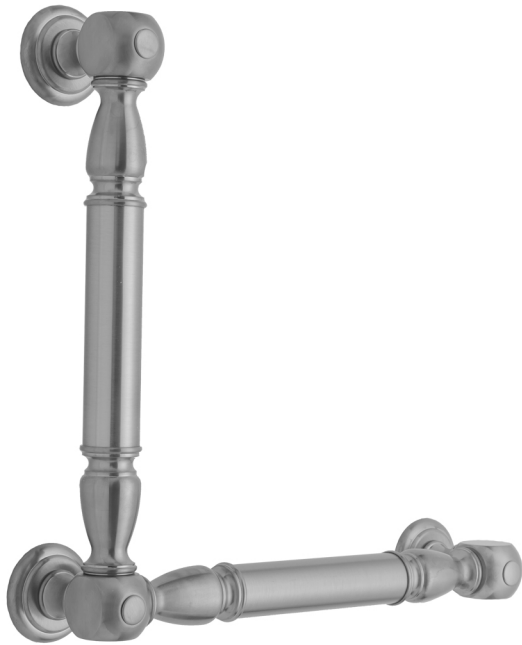

G20 16H x 24W 90° Right Hand Grab Bar

Model #: **G20-16H-24W-RH-**

FEATURES:

- ADA compliant when properly installed
- All brass construction, fully polished & plated
- All grab bars can be custom sized. Contact JACLO for pricing & availability
- Optional handshower sliders and toilet paper/wash cloth holders can be added only upon initial order
- Grab bars over 32" REQUIRE a middle post

AVAILABLE FINISHES:

Polished Chrome (PCH)	Satin Chrome (SC)	Bronze Umber (BU)
Satin Nickel (SN)	Pewter (PEW)	Caramel Bronze (CB)
Polished Nickel (PN)	Antique Brass (AB)	Antique Copper (ACU)
Oil-Rubbed Bronze (ORB)	Polished Brass (PB)	Polished Copper (PCU)
Vintage Bronze (VB)	Satin Brass (SB)	Rose Gold (RG)
Matte Black (MBK)	Satin Gold (SG)	Polished Gold (PG)
Black Nickel (BKN)	Bombay Gold (BG)	Jewelers Gold (JG)
Europa Bronze (EB)	White (WH)	Sedona Beige (SDB)
Tristan Brass (TB)	Unlacquered Brass (ULB)	Satin Cooper (SCU)

SPECIFICATION DRAWING:

BRASS LUXURY GRAB BAR			
PART. #	DESCRIPTION	A H	B W
G20-12H-12W	CENTER TO CENTER	12"	12"
G20-12H-16W	CENTER TO CENTER	12"	16"
G20-12H-24W	CENTER TO CENTER	12"	24"
G20-12H-32W	CENTER TO CENTER	12"	32"
G20-16H-12W	CENTER TO CENTER	16"	12"
G20-16H-16W	CENTER TO CENTER	16"	16"
G20-16H-24W	CENTER TO CENTER	16"	24"
G20-16H-32W	CENTER TO CENTER	16"	32"
G20-24H-12W	CENTER TO CENTER	24"	12"
G20-24H-16W	CENTER TO CENTER	24"	16"
G20-24H-24W	CENTER TO CENTER	24"	24"
G20-24H-32W	CENTER TO CENTER	24"	32"
G20-32H-12W	CENTER TO CENTER	32"	12"
G20-32H-16W	CENTER TO CENTER	32"	16"
G20-32H-24W	CENTER TO CENTER	32"	24"
G20-32H-32W	CENTER TO CENTER	32"	32"