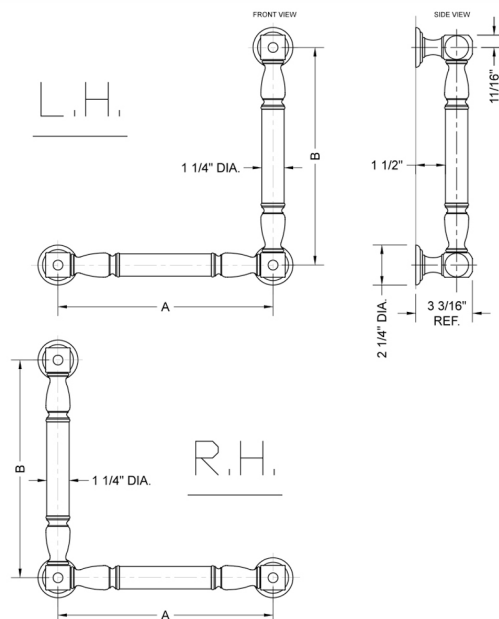

G20 16H x 24W 90° Right Hand Grab Bar

Model #: **G20-16H-24W-RH-**

FEATURES:

- ADA compliant when properly installed
- All brass construction, fully polished & plated
- All grab bars can be custom sized. Contact JACLO for pricing & availability
- Optional handshower sliders and toilet paper/wash cloth holders can be added only upon initial order
- Grab bars over 32" REQUIRE a middle post

SPECIFICATION DRAWING:

BRASS LUXURY GRAB BAR			
PART. #	DESCRIPTION	A H	B W
G20-12H-12W	CENTER TO CENTER	12"	12"
G20-12H-16W	CENTER TO CENTER	12"	16"
G20-12H-24W	CENTER TO CENTER	12"	24"
G20-12H-32W	CENTER TO CENTER	12"	32"
G20-16H-12W	CENTER TO CENTER	16"	12"
G20-16H-16W	CENTER TO CENTER	16"	16"
G20-16H-24W	CENTER TO CENTER	16"	24"
G20-16H-32W	CENTER TO CENTER	16"	32"
G20-24H-12W	CENTER TO CENTER	24"	12"
G20-24H-16W	CENTER TO CENTER	24"	16"
G20-24H-24W	CENTER TO CENTER	24"	24"
G20-24H-32W	CENTER TO CENTER	24"	32"
G20-32H-12W	CENTER TO CENTER	32"	12"
G20-32H-16W	CENTER TO CENTER	32"	16"
G20-32H-24W	CENTER TO CENTER	32"	24"
G20-32H-32W	CENTER TO CENTER	32"	32"