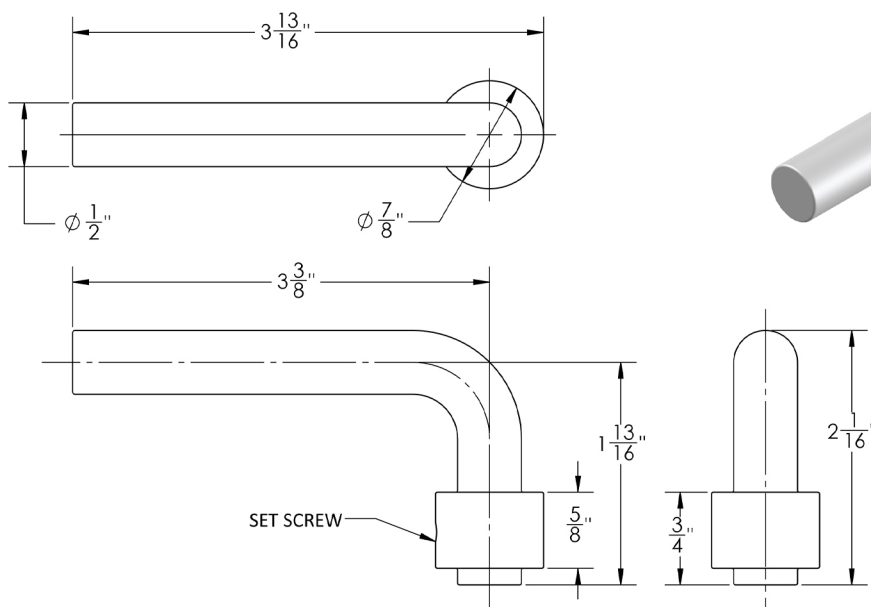

Contempo Slim J-CSV Lever Model #: CV-77-

FEATURES:

- All brass Contempo Slim Lever handle replacement for J-CSV and J-DIV-CSV valve trim

AVAILABLE FINISHES:

Polished Chrome (PCH)	Satin Chrome (SC)	Bronze Umber (BU)
Satin Nickel (SN)	Pewter (PEW)	Caramel Bronze (CB)
Polished Nickel (PN)	Antique Brass (AB)	Antique Copper (ACU)
Oil-Rubbed Bronze (ORB)	Polished Brass (PB)	Polished Copper (PCU)
Vintage Bronze (VB)	Satin Brass (SB)	Matte Black (MBK)
Satin Gold (SG)	Polished Gold (PG)	Black Nickel (BKN)
White (WH)	Unlacquered Brass (ULB)	Satin Cooper (SCU)
Almond (ALD)	Amber (AMB)	Azure Blue (AZB)
Coral (COR)	Mint Green (GRN)	Stone Grey (GRY)
Lilac (LAC)	Light Blue (LBL)	Limon (LIM)
Plum (PLM)	Pink (PNK)	Red (RED)
Graphite (GPH)	Aged Unlacquered Brass (AUB)	

SPECIFICATION DRAWING:

ISOMETRIC VIEW