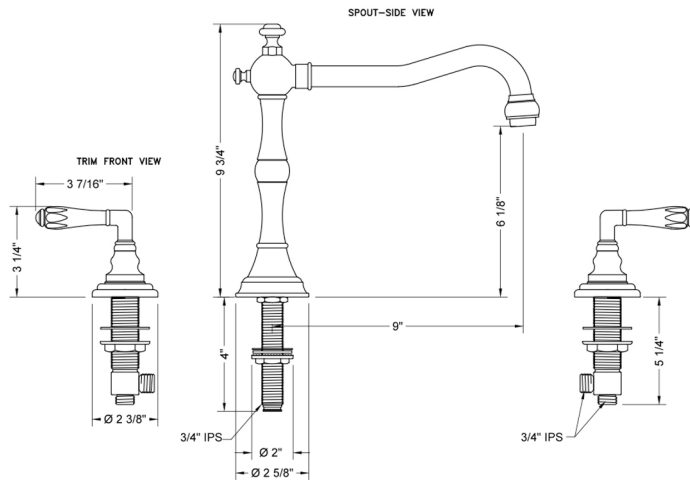

Roaring 20's Roman Tub Set with Smooth Lever Handles

Model #: 9930-T674-TRIM-

FEATURES:

- All brass roman deck mount tub set trim
- Quick connect/disconnect spout
- Swivel Spout includes full flow aerator
- Spout Hole Size Min-Max: 1 1/4" - 1 3/8"
- Valve Hole Size Min-Max: 1 1/4" - 1 3/8"
- ADA Compliant Levers
- Requires J-6910 rough in kit

SPECIFICATION DRAWING:

* SPEC SHOWN WITH ROUGH KIT
SOLD SEPARATELY

AVAILABLE HANDLES: