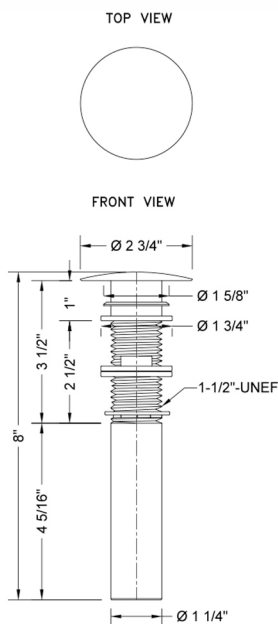

COMPLIANCES:

Complies with: ASME A112.18.2-2015/CSA B125.2-15