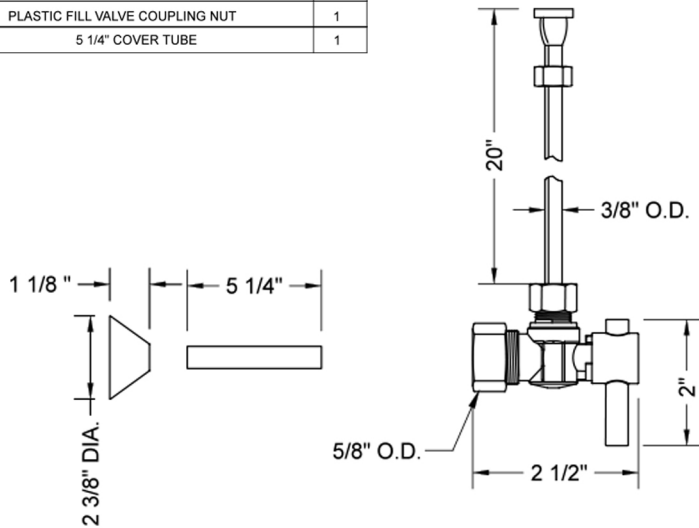

Quarter Turn Angle Pattern 5/8" O.D. Compression (Fits 1/2" Copper) x 3/8" O.D. Toilet Supply Kit Contempo Lever Handle, 20" Supply Tube, Cover Tube, Escutcheon
Model #: 621-2-72CT-

FEATURES:

- Complete Toilet Supply Kit
- Kit contains:
 - (1) Quarter Turn Angle Pattern 5/8" O.D. Compression (Fits 1/2" Copper) x 3/8" O.D. Supply Valve with Contempo Lever Handle P/N 621-2
 - (1) 20" Copper Supply Tubes P/N 772
 - (1) Bell Escutcheon P/N 7116
 - (1) Cover Tube P/N 579

SPECIFICATION DRAWING:

COMPONENTS	
DESCRIPTION	QTY:
ANGLE VALVE - CONTEMPO LEVER HANDLE	1
20" X 3/8" O.D. SUPPLY TUBE	1
ESCUTCHEON	1
PLASTIC FILL VALVE COUPLING NUT	1
5 1/4" COVER TUBE	1

AVAILABLE HANDLES: