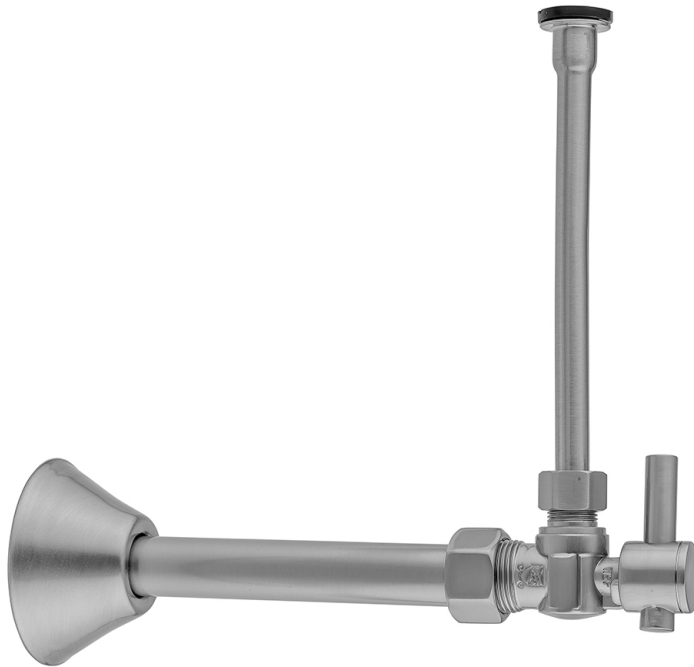

Quarter Turn Angle Pattern 5/8" O.D. Compression (Fits 1/2" Copper) x 3/8" O.D. Toilet Supply Kit Contempo Lever Handle, 20" Supply Tube, Cover Tube, Escutcheon
Model #: 621-2-72CT-

FEATURES:

- Complete Toilet Supply Kit
- Kit contains:
 - (1) Quarter Turn Angle Pattern 5/8" O.D. Compression (Fits 1/2" Copper) x 3/8" O.D. Supply Valve with Contempo Lever Handle P/N 621-2
 - (1) 20" Copper Supply Tubes P/N 772
 - (1) Bell Escutcheon P/N 7116
 - (1) Cover Tube P/N 579

AVAILABLE FINISHES:

Polished Chrome (PCH)	Satin Chrome (SC)	Bronze Umber (BU)
Satin Nickel (SN)	Pewter (PEW)	Caramel Bronze (CB)
Polished Nickel (PN)	Antique Brass (AB)	Antique Copper (ACU)
Oil-Rubbed Bronze (ORB)	Polished Brass (PB)	Polished Copper (PCU)
Vintage Bronze (VB)	Satin Brass (SB)	Rose Gold (RG)
Matte Black (MBK)	Satin Gold (SG)	Polished Gold (PG)
Black Nickel (BKN)	Bombay Gold (BG)	Jewelers Gold (JG)
Europa Bronze (EB)	White (WH)	Sedona Beige (SDB)
Tristan Brass (TB)	Unlacquered Brass (ULB)	Satin Cooper (SCU)

SPECIFICATION DRAWING:

COMPONENTS	
DESCRIPTION	QTY:
ANGLE VALVE - CONTEMPO LEVER HANDLE	1
20" X 3/8" O.D. SUPPLY TUBE	1
ESCUTCHEON	1
PLASTIC FILL VALVE COUPLING NUT	1
5 1/4" COVER TUBE	1

AVAILABLE HANDLES: