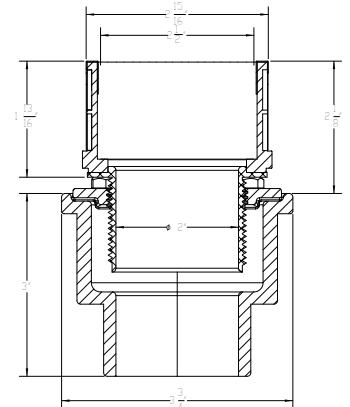

Infinity Drain
145 Dixon Avenue
Amityville, NY 11701
Phone: 516.767.6786
Fax: 516.740.3066
www.InfinityDrain.com

Note: Installer must verify all rough-in dimensions prior to installation and consult local and national codes. Conformity and compliance to local and national codes are the responsibility of the installer.