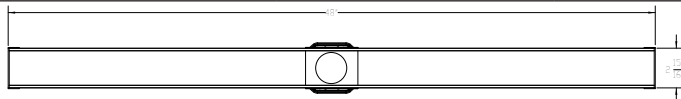

48" Roughs Only Kit Includes:

- 1 - G 6548 PVC Channel
- 2 - E 65 PVC Stop End
- 1 - S 65 PVC Outlet Section
- 1 - CS 6548 Channel Spacer
- 1 - S 50 PVC Threaded Outlet
- 2 - CT 48 Channel Trim
- 1 - HB 65 Hair Basket

- RG 6548 SS
- RG 6548 PS
- RG 6548 ORB
- RG 6548 SB
- RG 6548 BK

60" Roughs Only Kit Includes:

- 1 - G 6560 PVC Channel
- 2 - E 65 PVC Stop End
- 1 - S 65 PVC Outlet Section
- 1 - CS 6560 Channel Spacer
- 1 - S 50 PVC Threaded Outlet
- 2 - CT 60 Channel Trim
- 1 - HB 65 Hair Basket

- RG 6560 SS
- RG 6560 PS
- RG 6560 ORB
- RG 6560 SB
- RG 6560 BK