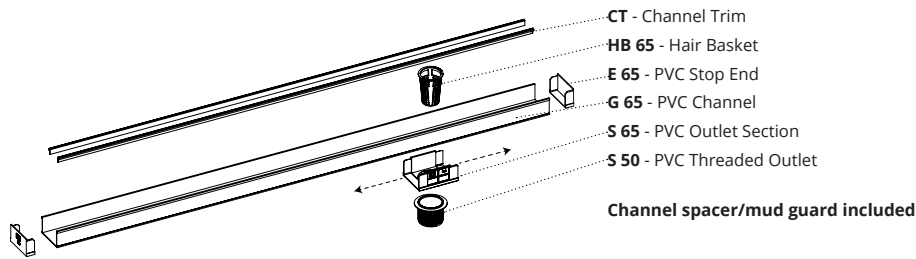

RG 65 Specifications

ID Infinity Drain

Site Sizable Series Roughs Only Kits.

The Rough Only Kits include the PVC components and channel trim for the S-AG 65, S-DG 65 and S-TIF 65 series. Add a clamp down drain to complete components needed for installation.