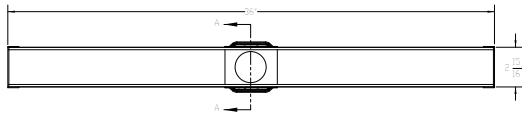

36" Roughs Only Kit Includes:

- 1 - G 6536 PVC Channel
- 2 - E 65 PVC Stop End
- 1 - S 65 PVC Outlet Section
- 1 - CS 6536 Channel Spacer
- 1 - S 50 PVC Threaded Outlet
- 2 - CT 36 Channel Trim
- 1 - HB 65 Hair Basket

- RG 6536 SS
- RG 6536 PS
- RG 6536 ORB
- RG 6536 SB
- RG 6536 BK