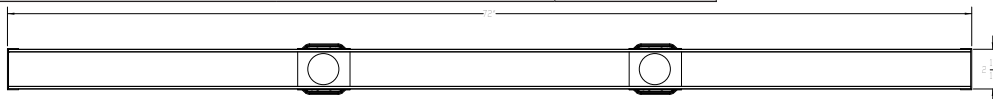

96" Roughs Only Kit Includes:

- 1 - G 6596 PVC Channel
- 2 - E 65 PVC Stop End
- 2 - S 65 PVC Outlet Section
- 1 - CS 6596 Channel Spacer
- 2 - S 50 PVC Threaded Outlet
- 2 - CT 96 Channel Trim
- 2 - HB 65 Hair Basket

- RG 6596 SS
- RG 6596 PS
- RG 6596 ORB
- RG 6596 SB
- RG 6596 BK