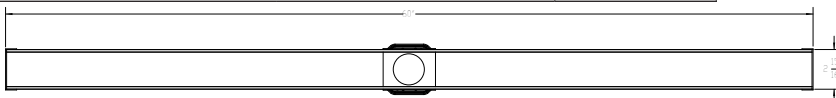

72" Roughs Only Kit Includes:

- 1 - G 6572 PVC Channel
- 2 - E 65 PVC Stop End
- 2 - S 65 PVC Outlet Section
- 1 - CS 6572 Channel Spacer
- 2 - S 50 PVC Threaded Outlet
- 2 - CT 72 Channel Trim
- 2 - HB 65 Hair Basket

- RG 6572 SS
- RG 6572 PS
- RG 6572 ORB
- RG 6572 SB
- RG 6572 BK