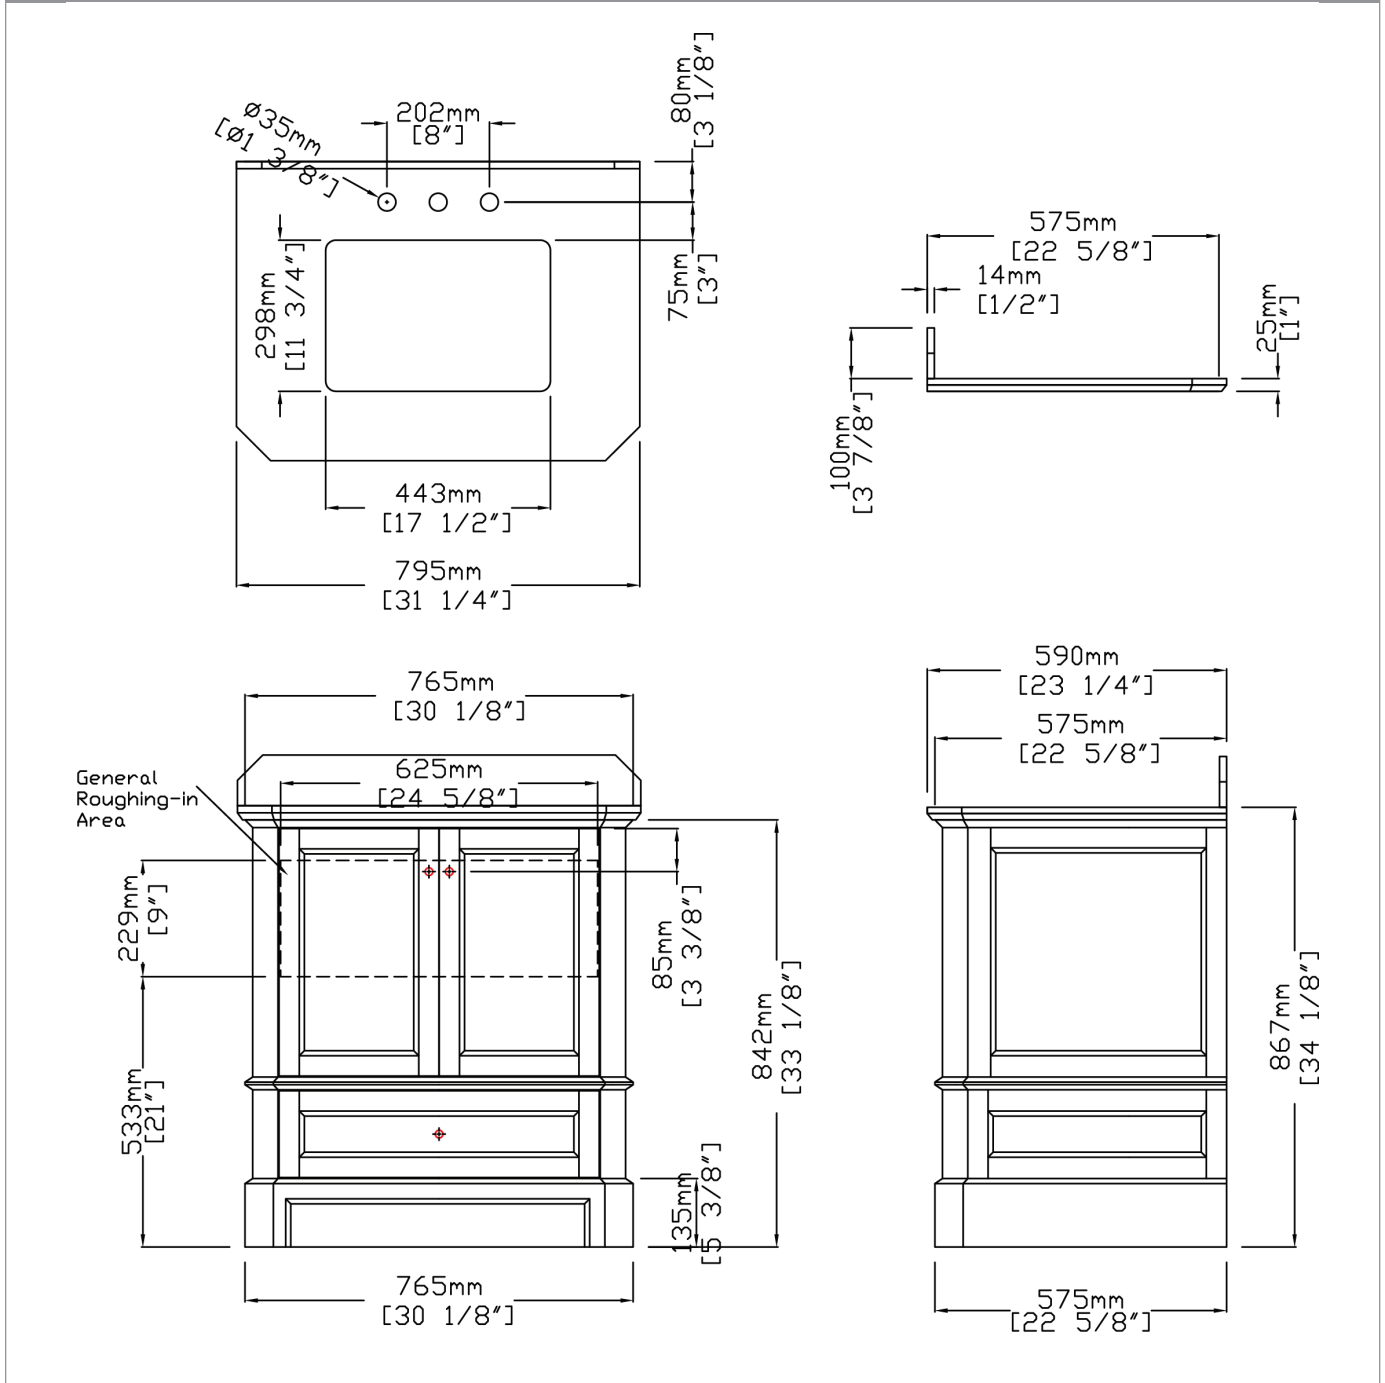

PRODUCT SPECIFICATIONS

Dimensional Diagram(s)

Wood is a beautiful natural material. The figuring (grain) of each piece is unique to every vanity produced. Every vanity will contain a different figure, birdseye knots and heartwood streaks. These are not considered defects, but natural unique character. There will also be a natural aging of every wood species over time which changes the overall color of the vanity. In most instances, this will be a darkening of dark woods and a yellowing of light woods. Direct sunlight will hasten this effect. Given this natural beauty, no two vanities will exactly match in figure or color (if stained or clear-coated). Samples may differ.

Stone products will have naturally occurring characteristics such as variation in grain, color, and mineral streaks. Due to this natural beauty, new and/or replacement pieces may not match display samples and/or existing pieces.