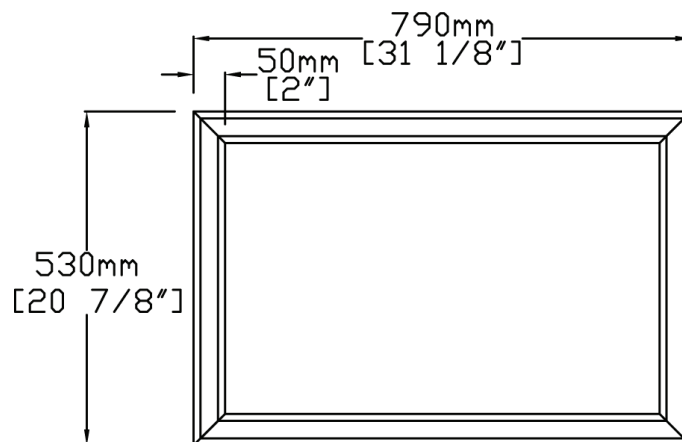

PRODUCT SPECIFICATIONS

Dimensional Diagram(s)

Wood is a beautiful natural material. The figuring (grain) of each piece is unique to every mirror produced. Every mirror will contain a different figure, birdseye knots and heartwood streaks. These are not considered defects, but natural unique character. There will also be a natural aging of every wood species over time which changes the overall color of the mirror. In most instances, this will be a darkening of dark woods and a yellowing of light woods. Direct sunlight will hasten this effect. Given this natural beauty, no two mirrors will exactly match in figure or color (if stained or clear-coated). Samples may differ.