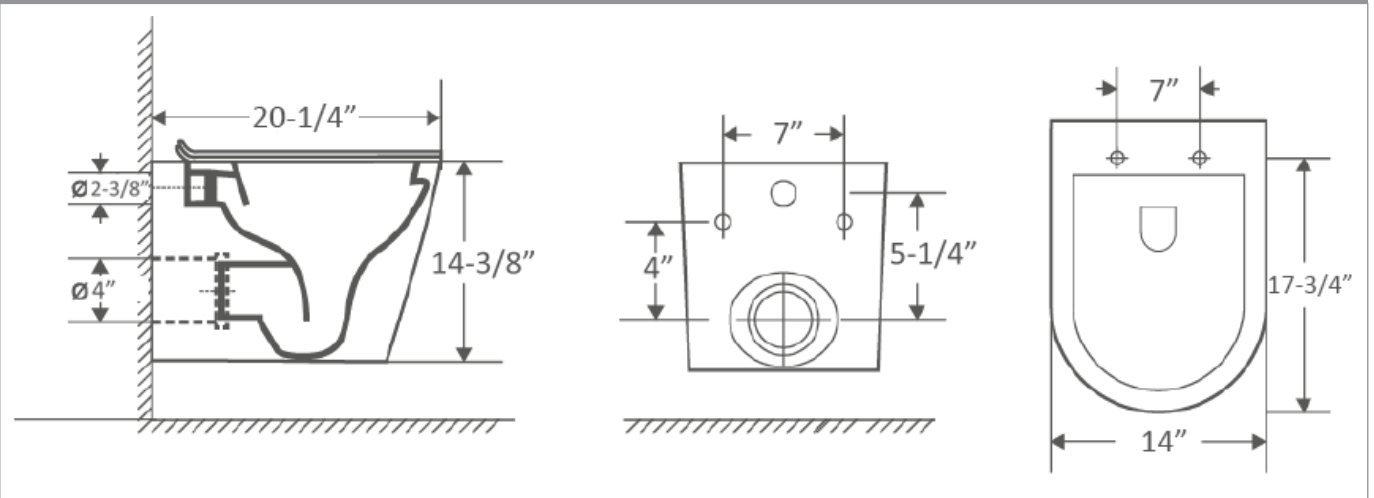

VISTA
Wallhung Toilet
C-5530

Product Features

- Vitreous china wallhung toilet bowl
- European elongated bowl
- MicroGlaze™ anti-microbial, stain-resistant glaze
- Rimless bowl design
- Fully concealed mounting system - easy to install
- Average water consumption: 1.28 gpf
- 1.6 / 0.8 dual-flush capable

Rimless Flush System

Dimensional Diagram

IMPORTANT: Dimensions are nominal and may vary within the range of tolerance per NSI Standard A112.19.2. These measurements are subject to change. No responsibility is assumed for use of superseded or voided pages.