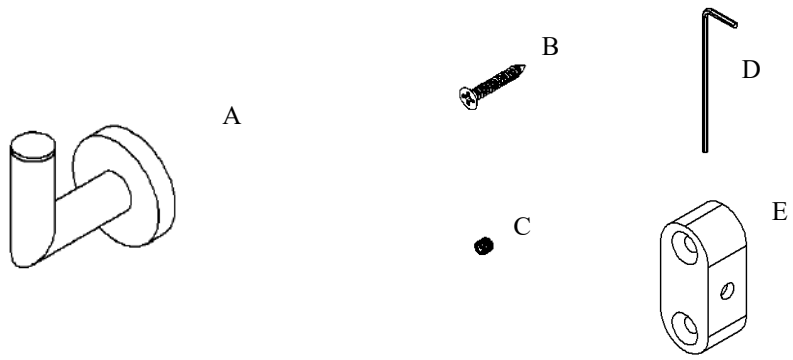

# Volkano Summit Towel Hook Installation Guide

Code: V63213, V63214, V63215

Parts Included	QTY
A - Towel Hook	1
B - Screw	2
C - Set Screw	1
D - Allen Key	1
E - Bracket	1

Model #	Description	Finish	Weight (lb)	WxHxD (mm)	WxHxD (Inches)	Metal Type
V63213	Summit Towel Hook	Chrome	0.264	52 x 59 x 70	2 x 2.3 x 2.75	Brass
V63214	Summit Towel Hook	Brushed Nickel	0.264	52 x 59 x 70	2 x 2.3 x 2.75	Brass
V63215	Summit Towel Hook	Matte Black	0.264	52 x 59 x 70	2 x 2.3 x 2.75	Brass