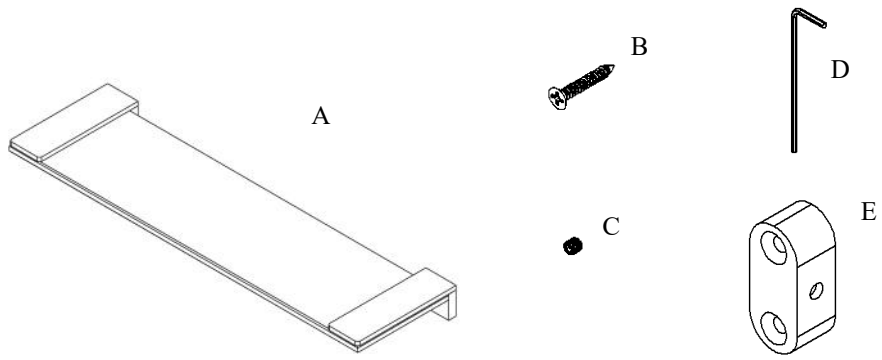

Exhilarating by Design

Volkano Ash Glass Shelf Installation Guide

Code: V61763, V61764, V61765

Parts Included	QTY
A - Glass Shelf	1
B - Screw	4
C - Set Screw	2
D - Allen Key	2
E - Bracket	2

Model #	Description	Finish	Weight (lb)	WxHxD (mm)	WxHxD (Inches)	Metal Type
V61763	Ash Glass Shelf	Chrome	3.62	460 x 35 x 130	18 x 1 x 5	Brass
V61764	Ash Glass Shelf	Brushed Nickel	3.62	460 x 35 x 130	18 x 1 x 5	Brass
V61765	Ash Glass Shelf	Matte Black	3.62	460 x 35 x 130	18 x 1 x 5	Brass