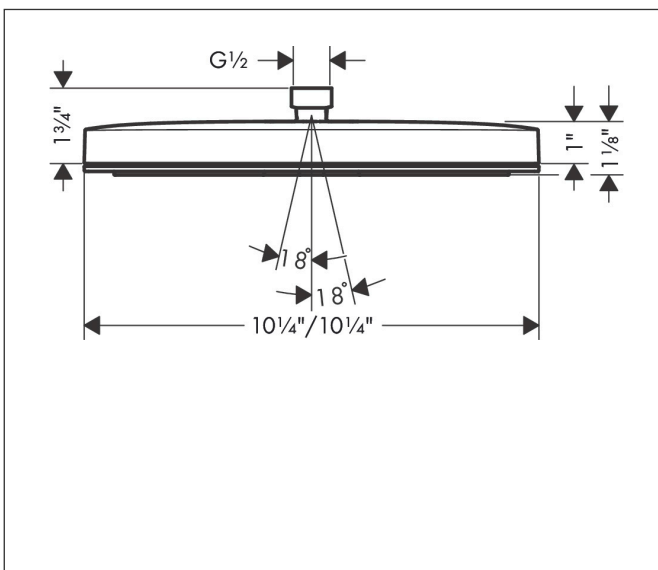

Brand hansgrohe
 Art. Name **Pulsify E** Showerhead 260 1-Jet, 2.5 GPM
 Art. Nr. 24331671
 Surface matte black
 Pos. 1

Product Picture

Drawing

Features

- Shower head size: 260 x 260 mm
- Spray modes: PowderRain
- Fast Drain empties the overhead shower from an angle of 10°
- Spray face finish: graphite
- Flow: 2.5 GPM (9.5 L/Min)