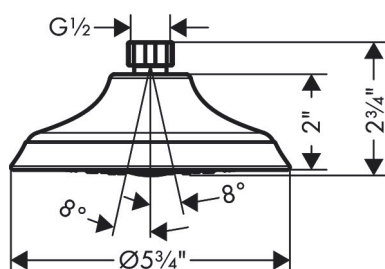

Brand	hansgrohe
Art. Name	Joleena Showerhead 150 1-Jet, 2.5 GPM
Art. Nr.	04933820
Surface	brushed nickel
Pos.	1

Product Picture

Drawing

Technology

Features

- Spray modes: Full
- 45 no-clog spray channels
- Flow: 2.5 GPM (9.5 L/Min)
- Fully-finished matching spray face