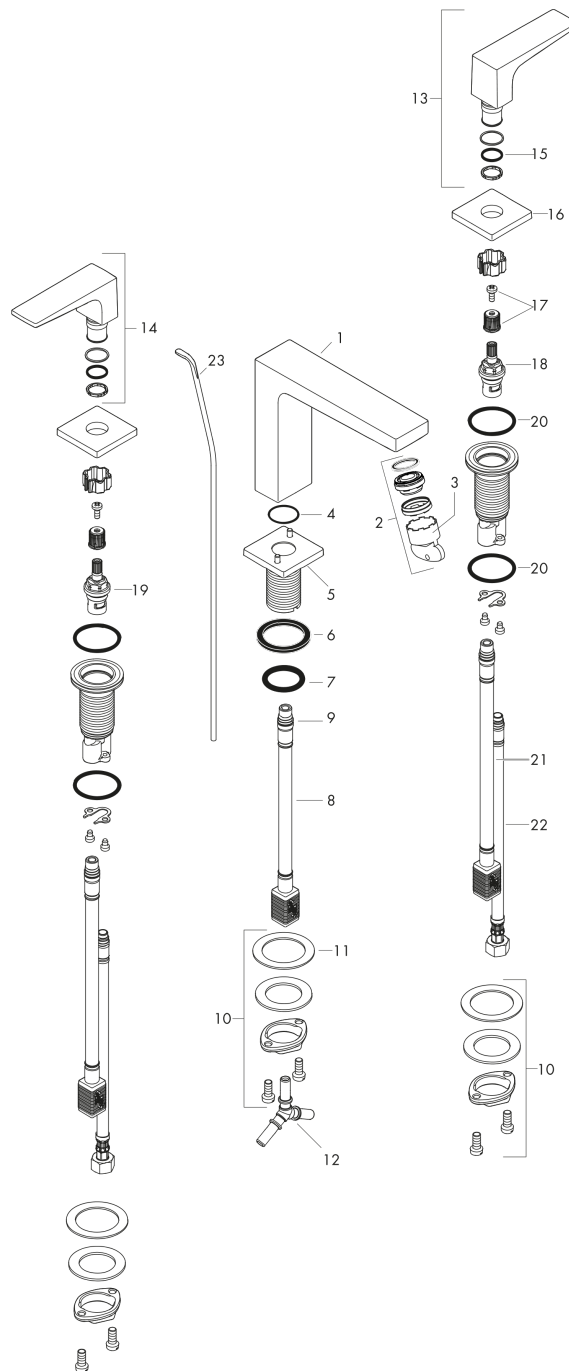

Metropol
Widespread Faucet 110 with Loop Handles and Pop-Up Drain, 1.2 GPM
 Finishes : **chrome** Part no. : **74516001**

Description

Features

- Aerated spray
- Flow: 1.2 GPM (4.5 L/Min)
- 90° ceramic valves
- Includes pop-up drain

Item details

List Price \$ 690.00

Technology

Compliance

Product image

Scale drawing

Metropol
Widespread Faucet 110 with Loop Handles and Pop-Up Drain, 1.2 GPM
 Finishes : **chrome** Part no. : **74516001**

Exploded drawing

Year of production: >01/18

Metropol

Widespread Faucet 110 with Loop Handles and Pop-Up Drain, 1.2 GPM

Finishes : **chrome** Part no. : **74516001**

Spare parts list

Year of production: >01/18

Pos.	Description	Part no.	Price	PU
1	spout 110 mm	93021000	-	1
2	aerator M24x1 (4,5 l/min)	93202000	-	1
3	service tool	95661000	-	1
4	O-ring 21x1,5	98219000	-	1
5	escutcheon for spout	92906000	-	1
6	flat seal	98749000	-	1
7	O-ring 26x4	92191000	-	1
8	connection hose 200 mm M10x1	92913000	-	1
9	O-ring 8x1,75	97827000	-	1
10	fixing set (Ø 28)	92909000	-	1
11	lever collar	97548000	-	1
12	hose connection angel	92905000	-	1
13	handle for hot water	92918000	-	1
14	handle for cold water	92919000	-	1
15	O-Ring 14x1,5	98201000	-	1
16	escutcheon	92915000	-	1
17	handle fixing set	98932000	-	1
18	shut off unit right closing	98817001	-	1
19	shut off unit left closing	95366001	-	1
20	O-ring 33x2,5	92907000	-	1
21	connection hose 400 mm M10x1	92914000	-	1
22	connection hose 18½" M8x0,75 3/8"	96321001	-	1
23	pull rod	96657000	-	1
a	pop up waste	88509000	-	1