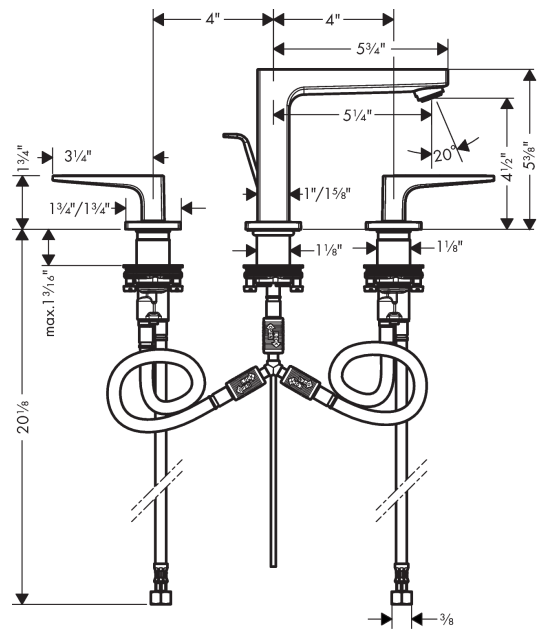

Metropol
Widespread Faucet 110 with Loop Handles and Pop-Up Drain, 1.2 GPM
 Finishes : **chrome** Part no. : **74516001**

Description

Features

- Aerated spray
- Flow: 1.2 GPM (4.5 L/Min)
- 90° ceramic valves
- Includes pop-up drain

Item details

List Price \$ 690.00

Technology

Compliance

Product image

Scale drawing

Metropol
Widespread Faucet 110 with Loop Handles and Pop-Up Drain, 1.2 GPM
 Finishes : **chrome** Part no. : **74516001**

Exploded drawing

Year of production: >01/18

Metropol

Widespread Faucet 110 with Loop Handles and Pop-Up Drain, 1.2 GPM

Finishes : **chrome** Part no. : **74516001**

Spare parts list

Year of production: >01/18

Pos.	Description	Part no.	Price	PU
1	spout 110 mm	93021000	-	1
2	aerator M24x1 (4,5 l/min)	93202000	-	1
3	service tool	95661000	-	1
4	O-ring 21x1,5	98219000	-	1
5	escutcheon for spout	92906000	-	1
6	flat seal	98749000	-	1
7	O-ring 26x4	92191000	-	1
8	connection hose 200 mm M10x1	92913000	-	1
9	O-ring 8x1,75	97827000	-	1
10	fixing set (Ø 28)	92909000	-	1
11	lever collar	97548000	-	1
12	hose connection angel	92905000	-	1
13	handle for hot water	92918000	-	1
14	handle for cold water	92919000	-	1
15	O-Ring 14x1,5	98201000	-	1
16	escutcheon	92915000	-	1
17	handle fixing set	98932000	-	1
18	shut off unit right closing	98817001	-	1
19	shut off unit left closing	95366001	-	1
20	O-ring 33x2,5	92907000	-	1
21	connection hose 400 mm M10x1	92914000	-	1
22	connection hose 18½" M8x0,75 3/8"	96321001	-	1
23	pull rod	96657000	-	1
a	pop up waste	88509000	-	1