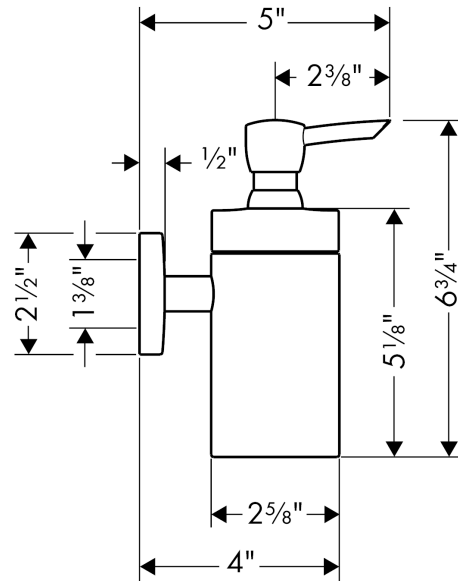

**Logis
Soap Dispenser**

Finishes : **brushed nickel** Part no. : **40514820**

Description

Features

- Brass, Crystal glass
- 4 oz capacity

Item details

List Price \$ 184.00

Product image

Scale drawing

**Logis
Soap Dispenser**

Finishes : **brushed nickel** Part no. : **40514820**

Exploded drawing

Year of production: >11/08

**Logis
Soap Dispenser**

Finishes : **brushed nickel** Part no. : **40514820**

Spare parts list

Year of production: >11/08

Pos.	Description	Part no.	Price	PU
1	escutcheon	98538820	-	1
2	support element	98539000	-	1
3	hollow set screw M4x4	98540000	-	1
4	mounting set	96179000	-	1
5	pump	96306820	-	1
6	glass for lotion dispenser	98544000	-	1