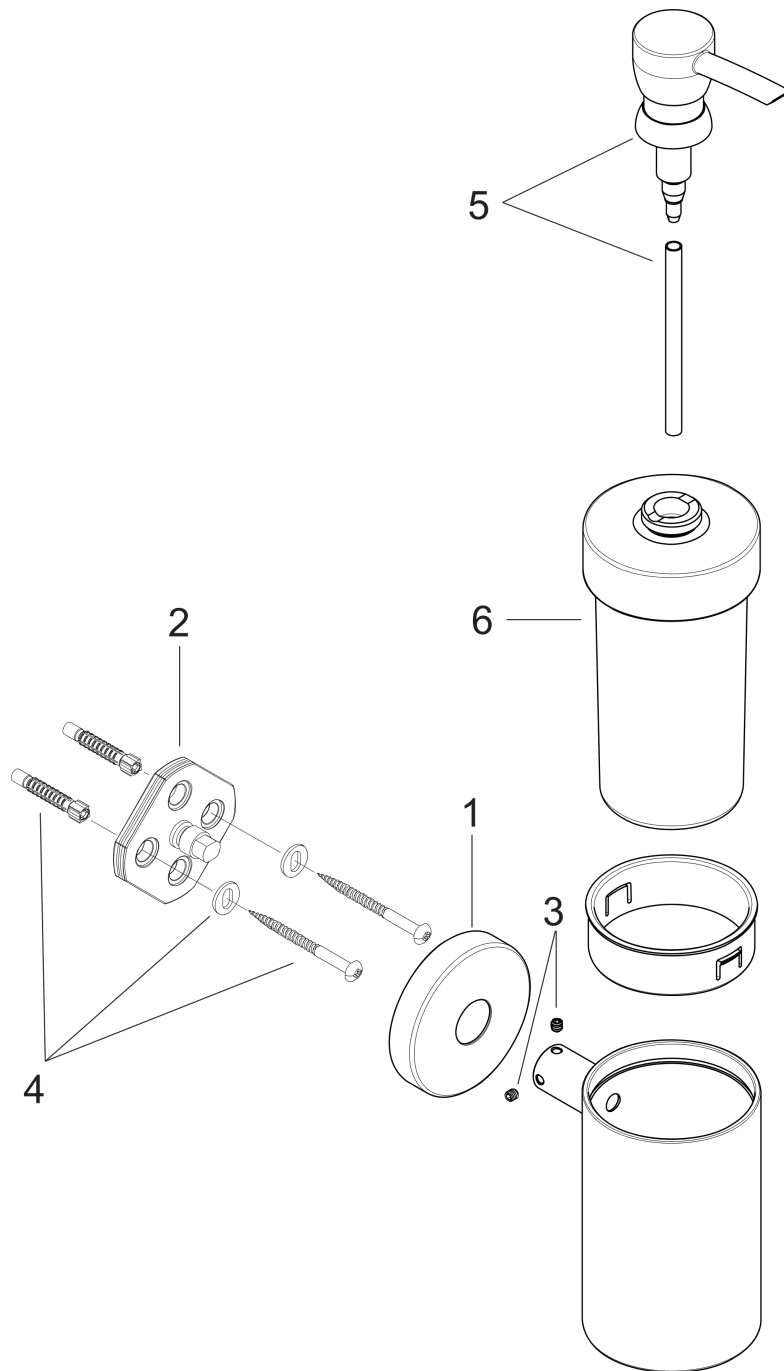

**Logis
Soap Dispenser**

Finishes : **brushed nickel** Part no. : **40514820**

Description

Features

- Brass, Crystal glass
- 4 oz capacity

Item details

List Price \$ 184.00

Product image

Scale drawing

**Logis
Soap Dispenser**

Finishes : **brushed nickel** Part no. : **40514820**

Exploded drawing

Year of production: >11/08

**Logis
Soap Dispenser**

Finishes : **brushed nickel** Part no. : **40514820**

Spare parts list

Year of production: >11/08

Pos.	Description	Part no.	Price	PU
1	escutcheon	98538820	-	1
2	support element	98539000	-	1
3	hollow set screw M4x4	98540000	-	1
4	mounting set	96179000	-	1
5	pump	96306820	-	1
6	glass for lotion dispenser	98544000	-	1