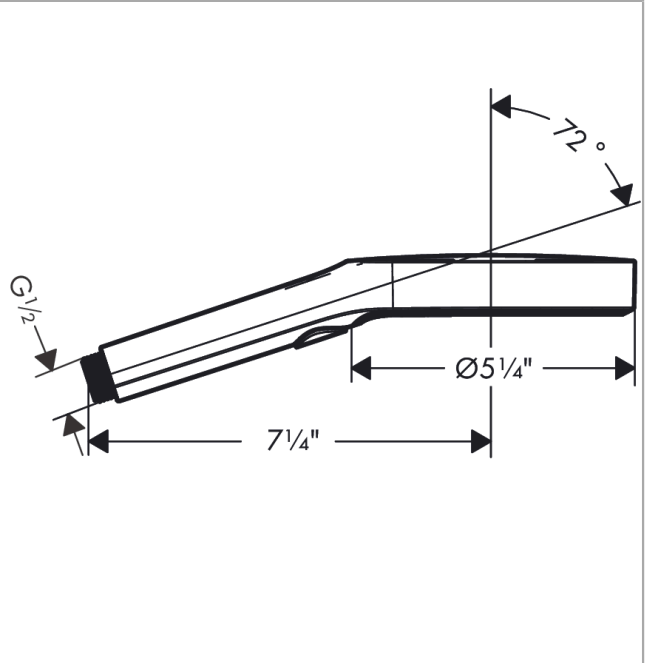

**Rainfinity**

**Handshower 130 3-Jet, 1.75 GPM**

Finishes : **brushed nickel** Part no. : **26865821**

**Description**

**Features**

- Spray modes: PowderRain, Intense PowderRain, Intense Turbo
- Select button for comfortable alternation of spray modes
- Flow: 1.75 GPM (6.6 L/Min)
- Spray face surface: graphite

**Item details**

List Price \$ 250.00

**Technology**

**Compliance**

**Product image**

**Scale drawing**

**Rainfinity**

**Handshower 130 3-Jet, 1.75 GPM**

Finishes : **brushed nickel**    Part no. : **26865821**

**Exploded drawing**

Year of production: >10/19

**Rainfinity**

**Handshower 130 3-Jet, 1.75 GPM**

Finishes : **brushed nickel** Part no. : **26865821**