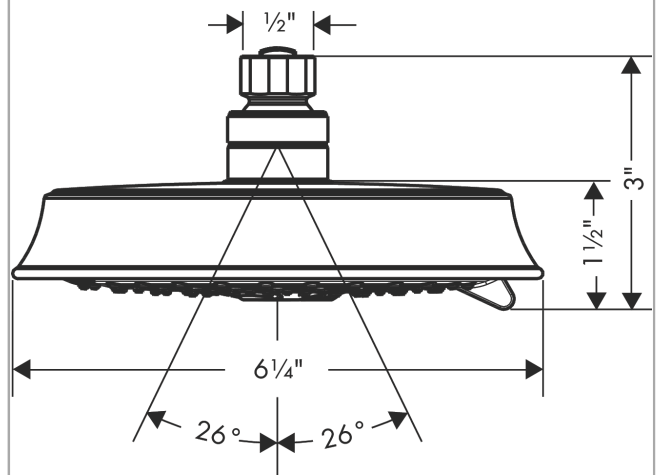

**Raindance Classic**  
**Showerhead 150 3-Jet, 1.75 GPM**  
 Finishes : **chrome**    Part no. : **04801000**

**Description**

**Features**

- Spray modes: RainAir, BalanceAir, Whirl
- 86 no-clog spray channels
- Flow: 1.75 GPM (6.6 L/Min)
- Fully-finished matching spray face

**Item details**

List Price \$ 299.00

**Technology**

**Compliance**

**Product image**

**Scale drawing**

**Raindance Classic**  
**Showerhead 150 3-Jet, 1.75 GPM**  
Finishes : **chrome**    Part no. : **04801000**

Exploded drawing

Year of production: >07/19

**Raindance Classic**  
**Showerhead 150 3-Jet, 1.75 GPM**  
 Finishes : **chrome**    Part no. : **04801000**

**Spare parts list**

Year of production: >07/19

| <b>Pos.</b> | <b>Description</b> | <b>Part no.</b> | <b>Price</b> | <b>PU</b> |
|-------------|--------------------|-----------------|--------------|-----------|
| 1           | filter packing     | 88649000        | -            | 1         |