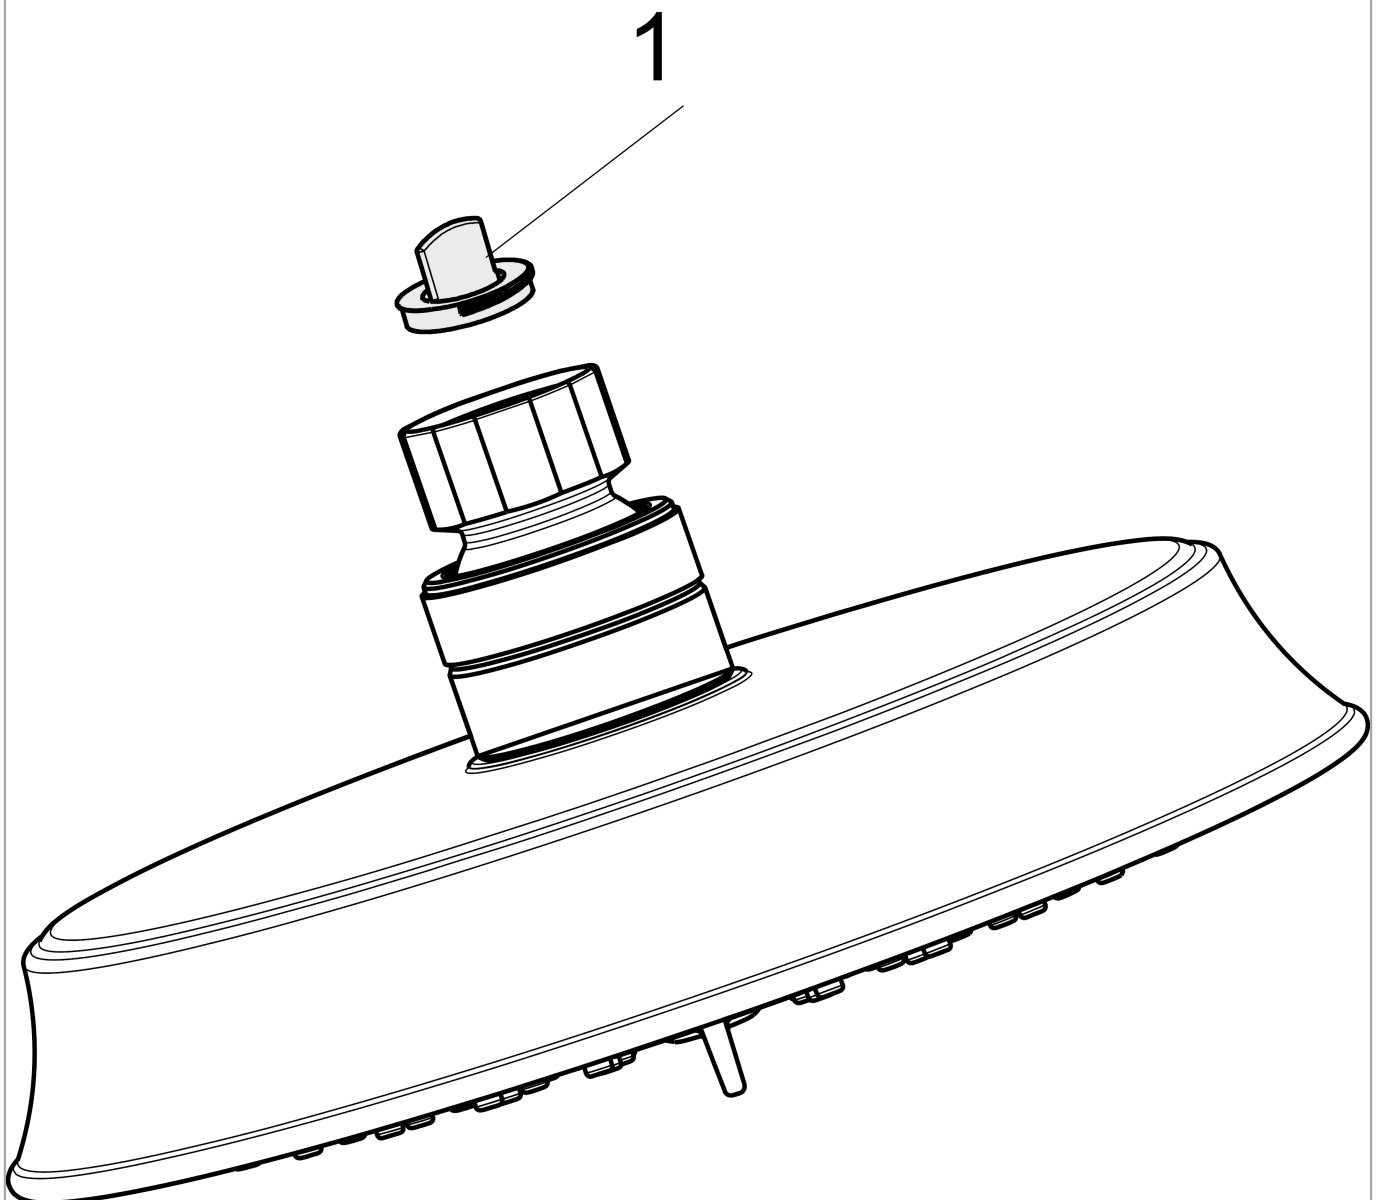

**Raindance Classic**  
**Showerhead 150 3-Jet, 1.75 GPM**  
 Finishes : **chrome**    Part no. : **04801000**

**Description**

**Features**

- Spray modes: RainAir, BalanceAir, Whirl
- 86 no-clog spray channels
- Flow: 1.75 GPM (6.6 L/Min)
- Fully-finished matching spray face

**Item details**

List Price \$ 299.00

**Technology**

**Compliance**

**Product image**

**Scale drawing**

**Raindance Classic**  
**Showerhead 150 3-Jet, 1.75 GPM**  
Finishes : **chrome**    Part no. : **04801000**

Exploded drawing

Year of production: >07/19

**Raindance Classic**  
**Showerhead 150 3-Jet, 1.75 GPM**  
 Finishes : **chrome**    Part no. : **04801000**

**Spare parts list**

Year of production: >07/19

| <b>Pos.</b> | <b>Description</b> | <b>Part no.</b> | <b>Price</b> | <b>PU</b> |
|-------------|--------------------|-----------------|--------------|-----------|
| 1           | filter packing     | 88649000        | -            | 1         |