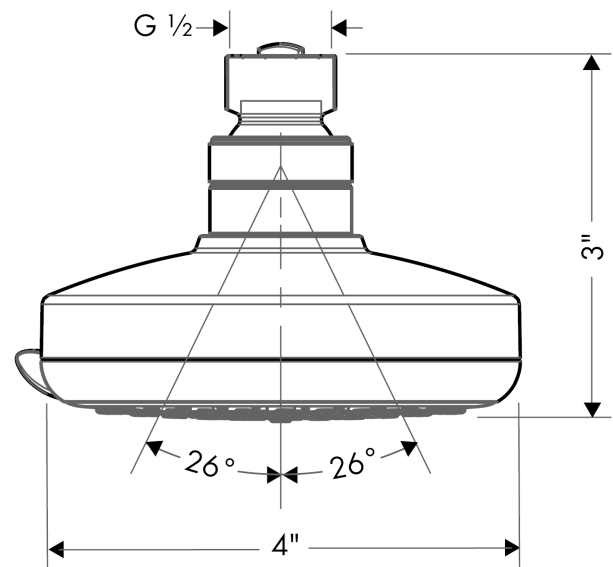

Croma 100
Showerhead E 3-Jet, 2.5 GPM
 Finishes : **chrome** Part no. : **04071000**

Description

Features

- 75 no-clog spray channels
- Spray modes: Full, Pulsating Massage, Intense Turbo
- Flow: 2.5 GPM (9.5 L/Min)

Item details

List Price \$ 96.00

Technology

Compliance

Product image

Scale drawing

Croma 100
Showerhead E 3-Jet, 2.5 GPM
Finishes : **chrome** Part no. : **04071000**

Exploded drawing

Year of production: >06/11

Croma 100
Showerhead E 3-Jet, 2.5 GPM
 Finishes : **chrome** Part no. : **04071000**

Spare parts list

Year of production: >06/11

| Pos. | Description | Part no. | Price | PU |
|-------------|--------------------|-----------------|--------------|-----------|
| 1 | filter packing | 88649000 | - | 1 |