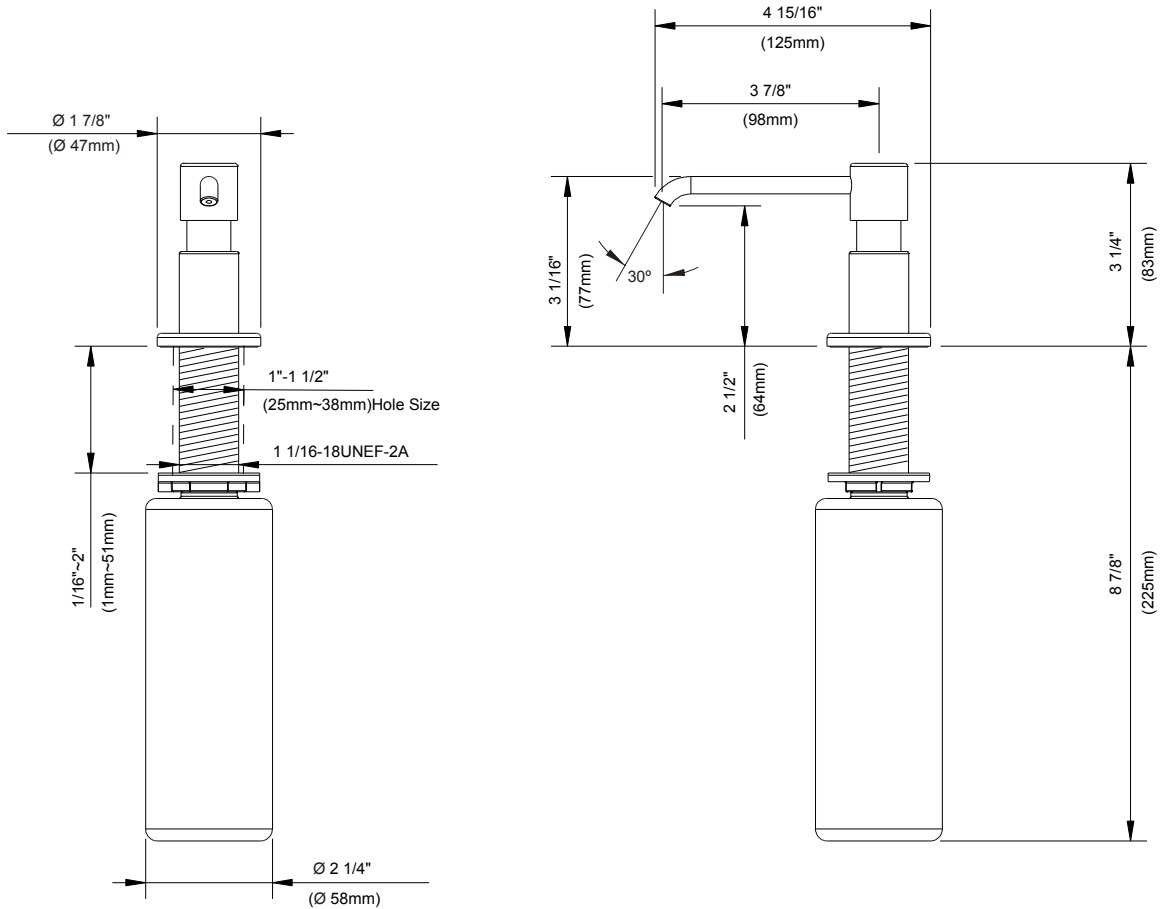

Submittal Information:

Name: _____

Contractor: _____

Location: _____

Contact #: _____