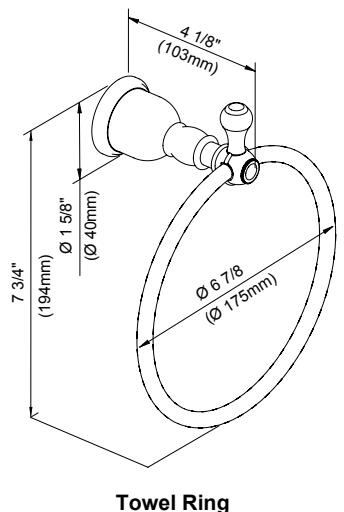

Submittal Information:

Name: _____

Contractor: _____

Location: _____

Contact #: _____