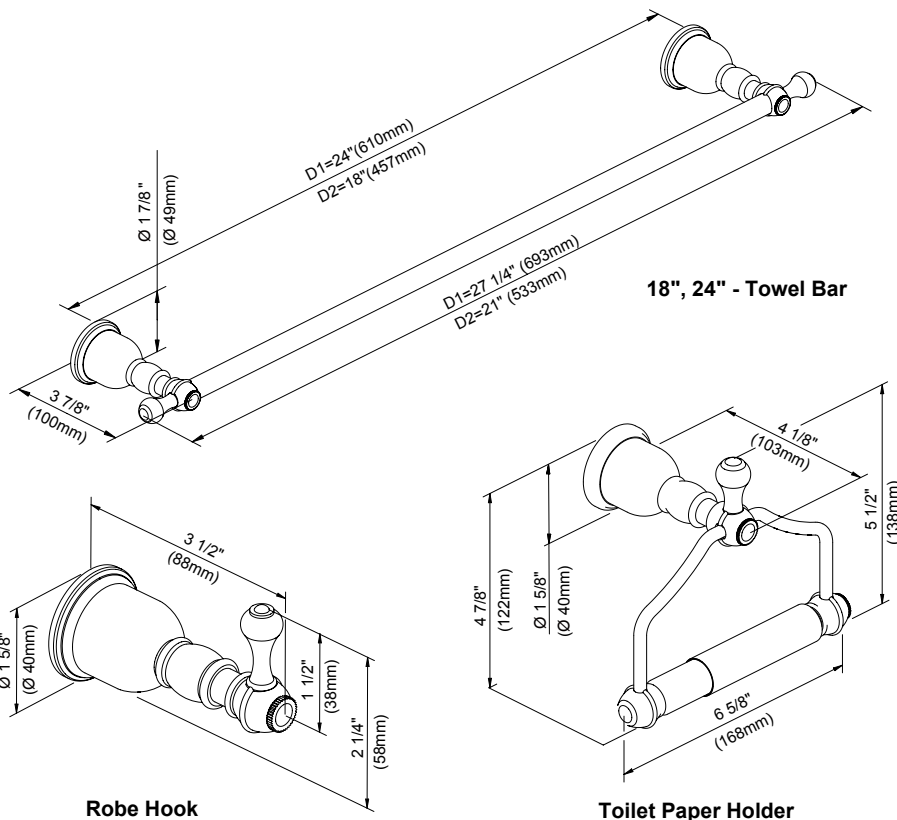

Submittal Information:

Name: _____

Contractor: _____

Location: _____

Contact #: _____