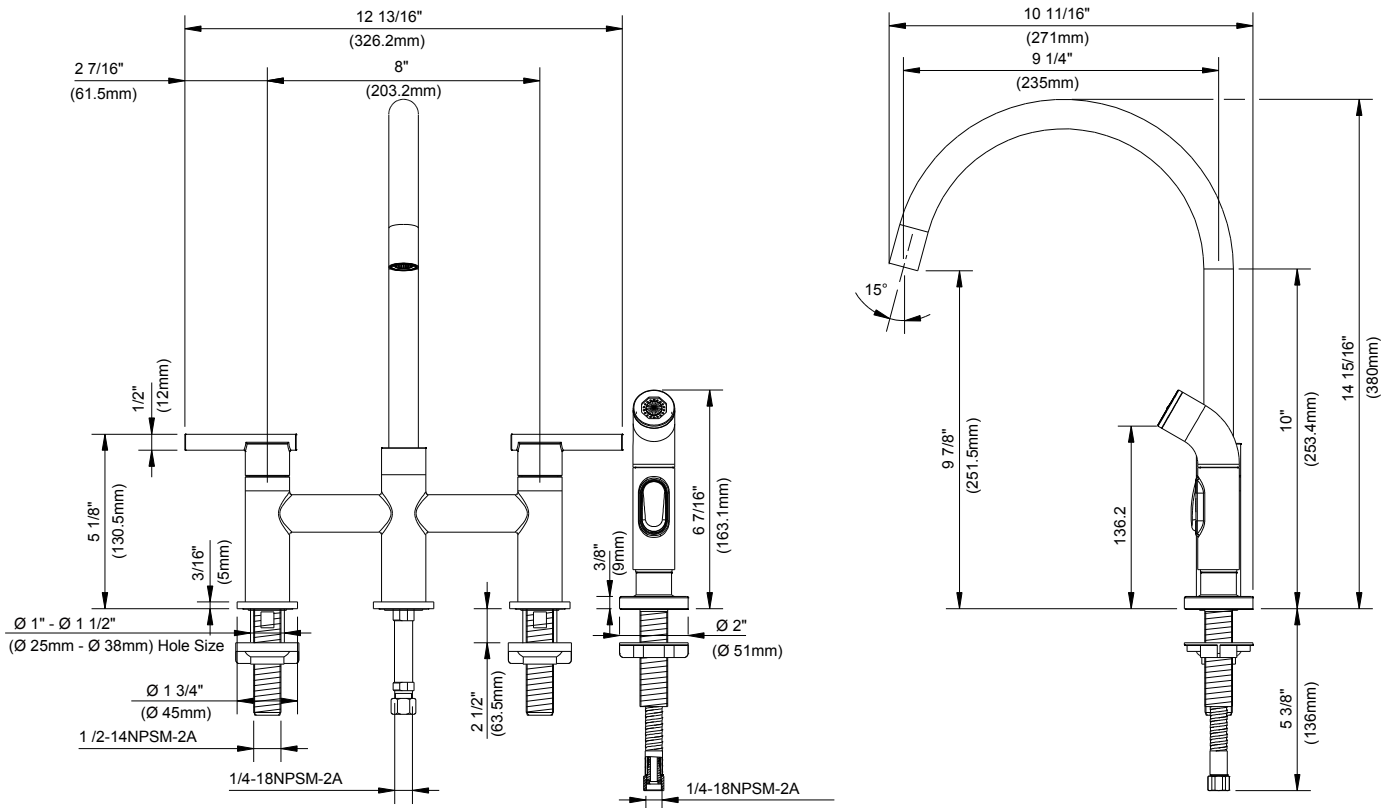

Standards & Certifications

Submittal Information:

Name: _____ Contractor: _____
Location: _____ Contact #: _____