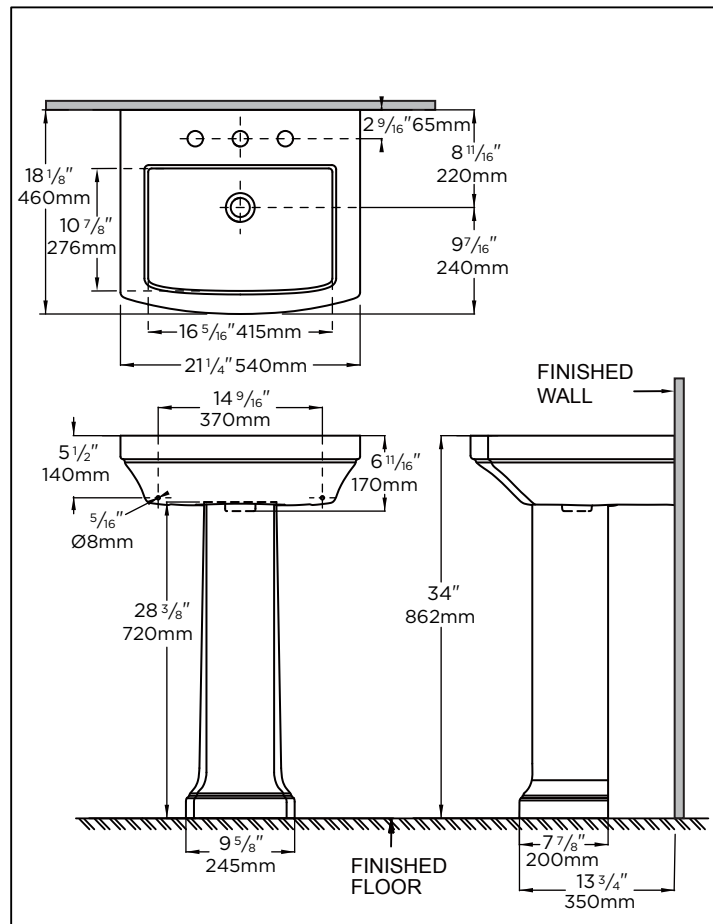

### Fixtures:

Models	23-502	23-505	23-509
Configuration	1 hole	4" centers	8" centers
Height	34"	34"	34"
Width	21 1/4"	21 1/4"	21 1/4"
Depth	18 1/8"	18 1/8"	18 1/8"
Product Weight	62lbs	62lbs	62lbs

### Warranty:

- Limited lifetime warranty

**NOTES:** All dimensions are in inches. Illustrations may not be drawn to scale.  
\* Dimensions shown for locations of supply lines and "P" trap are suggested.

**IMPORTANT:** Dimensions of fixtures are nominal and may vary within the range of tolerances established by ASME standard A 112.19.2  
**PLUMBERS NOTE:** Provide suitable reinforcement for all wall supports