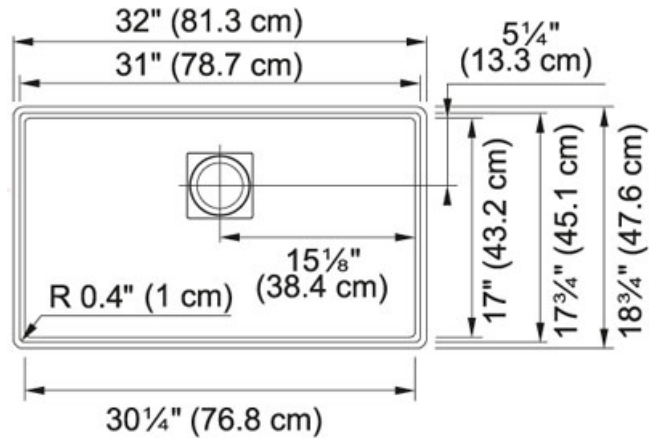

## Peak PKG11031MOC Granite Mocha | 125.0390.397

FAMILY : Sinks | SERIE : Peak | MODEL : PKG11031MOC | FINISH : Granite Mocha | INSTALLATION TYPE : Undermount |  
 STYLE : Contemporary

### TECHNICAL DATA

Minimum Cabinet Size	36"
Drain Opening	3 1/2"
Length overall	32"
Width overall	18 3/4"
Length of large bowl	31"
Width of large bowl	17 3/4"
Depth of large bowl	9 1/2"
Number of Bowls	1
Type of Material	Granite
Where to buy	Showroom