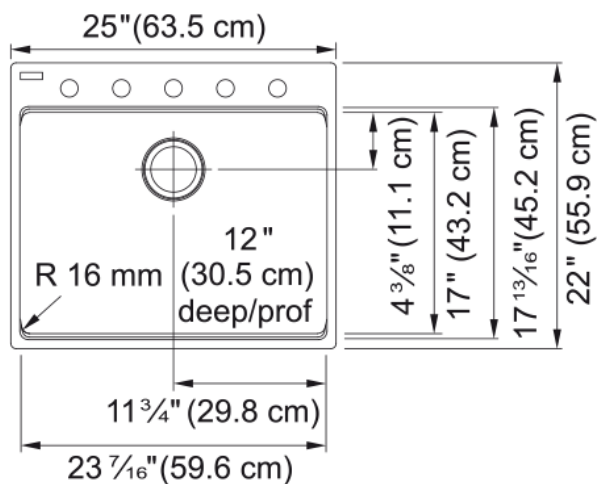

## Technical Data

### Product Dimensions

Exterior size: right to left	25
Exterior size: front to back	22
Large bowl size: right to left	23.465
Large bowl size: front to back	17.035
Large bowl: depth	12

### Installation

Minimum cabinet size	27"
----------------------	-----

### Product specifications

Installation type	Topmount / drop in
Installation type	Undermount
Drain hole	3 1/2"
Position of drainer	No drainer