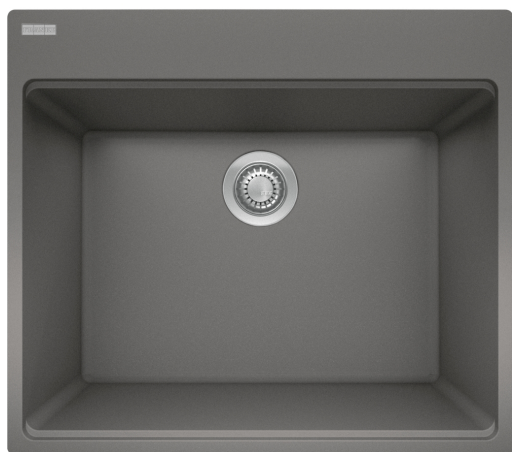

# Maris Laundry Sink - MAG61023L-SHG-S | 114.0637.913

### Aspect

Sink type	Sink
Type of material	Granite
Number of bowls	1
Color	Stone grey
Surface finish	None