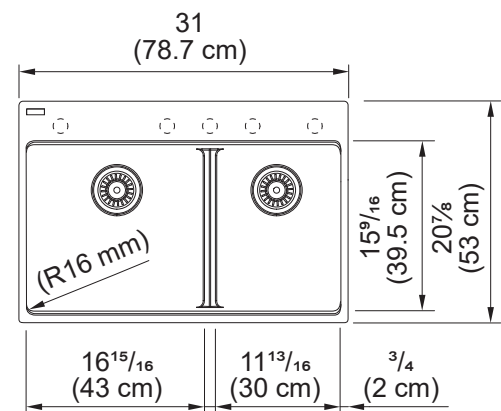

FRANKE

MARIS

GRANITE 31" DOUBLE BOWL SINK Model MAG6601611LD-S

TECHNICAL FEATURES

Overall Sink Size (OD)	31" x 20 ⁷ / ₈ "
Large Bowl Size (ID)	16 ¹⁵ / ₁₆ " x 15 ⁹ / ₁₆ "
Small Bowl Size (ID)	11 ¹³ / ₁₆ " x 15 ⁹ / ₁₆ "
Bowl Depth (ID)	9 ¹ / ₂ "
Corner Radius	16mm
Minimum Cabinet Size	33"
Installation Type	Topmount
Warranty	Limited Lifetime

Product Image

Dimensional Drawing

5 pre-scored holes for faucet and accessories