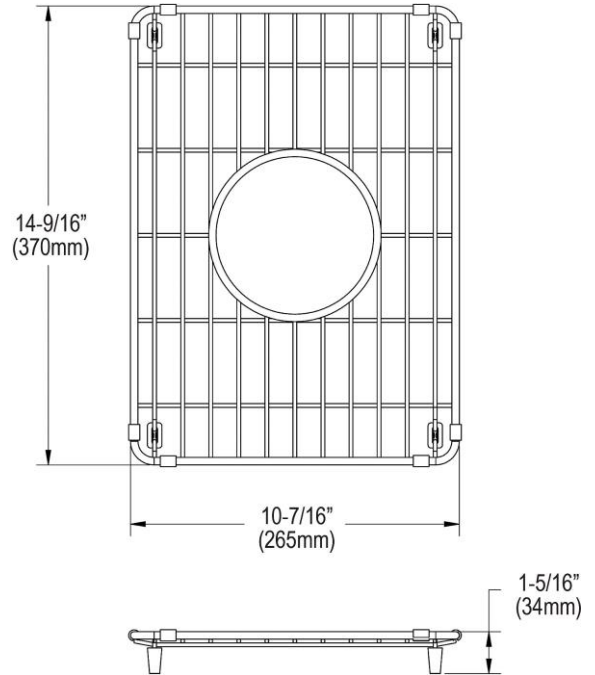

Material:	Stainless Steel
Dimensions:	10-7/16" x 14-9/16" x 1-5/16"

AMERICAN PRIDE. A LIFETIME TRADITION.
Like your family, the Elkay family has values and traditions that endure. For almost a century, Elkay has been a family-owned and operated company, providing thousands of jobs that support our families and communities.

[Clean and Care Manual (PDF)](#)

[Clean and Care Manual (PDF)](#)

[Warranty (PDF)](#)