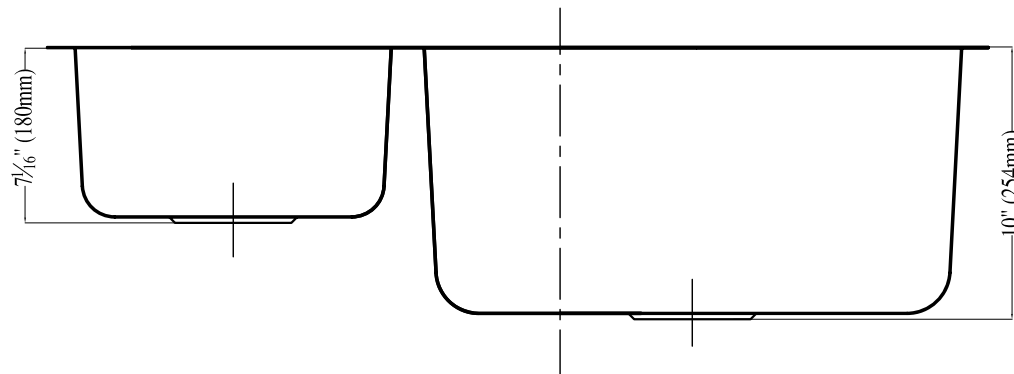

*Dawn*

Model No: ASU107L

Overall size:

35"X20"X10"(B),7<sup>1</sup>/<sub>16</sub>"(S)

FEATURES:

Type 304 stainless steel

18 Gauge thickness

Satin finish.