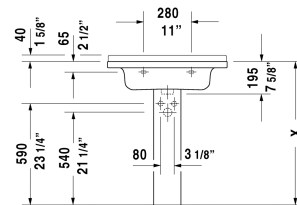

Starck 3 Furniture washbasin & # 0304700000 / 0304700030

< 27 1/2" Inch >

Furniture washbasin	Dimension	Weight	Order number
hardware included, wall-mounted, with faucet deck, cUPC® listed*, 27 1/2" Inch			
<b>Colors</b>			
00 White			
<b>Variant</b>			
● with overflow	27 1/2" x 19 1/4" Inch	46.6 lb	0304700000
●●● with overflow	27 1/2" x 19 1/4" Inch	46.6 lb	0304700030
<b>Infobox</b>			
* Complies with following standards: ASME A112.19.2/CSA B45.1, Washbasin is not ADA compliant in combination with pedestal, siphon cover or metal console			
Sanitary ceramics with the special WonderGliss surface finish will remain clean and attractive-looking for a long time to come. When ordering WonderGliss please add a "1" as eleventh digit to the model number.			
Space-saving siphon	1 1/4" Inch	0.9 lb	005076
<b>Suitable products</b>			
Pedestal for # 030065, 030060, 030055, 030410, 030480, 030470, 033213, 030760, 030750, 28" x 8 1/4" Inch	28" x 8 1/4" Inch		086516
Siphon cover for # 030065, 030060, 030055, 030410, 030480, 030470, 033213, 030760, 030750, 6 3/4" x 11 1/4" Inch	6 3/4" x 11 1/4" Inch		086515
Vanity unit wall-mounted 1 pull-out compartment, for Starck 3 # 030470, 25 5/8" x 18 1/4" Inch	25 5/8" x 18 1/4" Inch		KT6663

*All drawings contain the necessary measurements which are subject to standard tolerances. They are stated in inch & mm and are non-binding. Exact measurements, in particular for customized installation scenarios, can only be taken from the finished ceramic piece.*