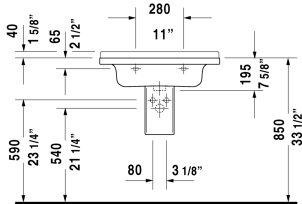

Starck 3 Furniture washbasin & # 0304700000 / 0304700030

< 27 1/2" Inch >

Furniture washbasin	Dimension	Weight	Order number
hardware included, wall-mounted, with faucet deck, cUPC® listed*, 27 1/2" Inch			
<b>Colors</b>			
00 White			
<b>Variant</b>			
● with overflow	27 1/2" x 19 1/4" Inch	46.6 lb	0304700000
●●● with overflow	27 1/2" x 19 1/4" Inch	46.6 lb	0304700030
<b>Infobox</b>			
* Complies with following standards: ASME A112.19.2/CSA B45.1, Washbasin is not ADA compliant in combination with pedestal, siphon cover or metal console			
Sanitary ceramics with the special WonderGliss surface finish will remain clean and attractive-looking for a long time to come. When ordering WonderGliss please add a "1" as eleventh digit to the model number.			
Space-saving siphon	1 1/4" Inch	0.9 lb	005076
<b>Suitable products</b>			
Pedestal for # 030065, 030060, 030055, 030410, 030480, 030470, 033213, 030760, 030750, 28" x 8 1/4" Inch	28" x 8 1/4" Inch		086516
Siphon cover for # 030065, 030060, 030055, 030410, 030480, 030470, 033213, 030760, 030750, 6 3/4" x 11 1/4" Inch	6 3/4" x 11 1/4" Inch		086515
Vanity unit wall-mounted 1 pull-out compartment, for Starck 3 # 030470, 25 5/8" x 18 1/4" Inch	25 5/8" x 18 1/4" Inch		KT6663

*All drawings contain the necessary measurements which are subject to standard tolerances. They are stated in inch & mm and are non-binding. Exact measurements, in particular for customized installation scenarios, can only be taken from the finished ceramic piece.*