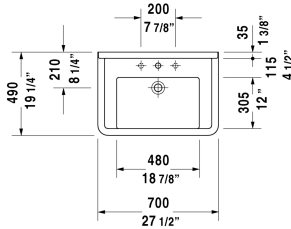

Starck 3 Furniture washbasin & # 0304700000 / 0304700030

< 27 1/2" Inch >

Furniture washbasin	Dimension	Weight	Order number
hardware included, wall-mounted, with faucet deck, cUPC® listed*, 27 1/2" Inch			
<b>Colors</b>			
00 White			
<b>Variant</b>			
● with overflow	27 1/2" x 19 1/4" Inch	46.6 lb	0304700000
●●● with overflow	27 1/2" x 19 1/4" Inch	46.6 lb	0304700030
<b>Infobox</b>			
* Complies with following standards: ASME A112.19.2/CSA B45.1, Washbasin is not ADA compliant in combination with pedestal, siphon cover or metal console			
Sanitary ceramics with the special WonderGliss surface finish will remain clean and attractive-looking for a long time to come. When ordering WonderGliss please add a "1" as eleventh digit to the model number.			
Space-saving siphon	1 1/4" Inch	0.9 lb	005076
<b>Suitable products</b>			
Pedestal for # 030065, 030060, 030055, 030410, 030480, 030470, 033213, 030760, 030750, 28" x 8 1/4" Inch	28" x 8 1/4" Inch		086516
Siphon cover for # 030065, 030060, 030055, 030410, 030480, 030470, 033213, 030760, 030750, 6 3/4" x 11 1/4" Inch	6 3/4" x 11 1/4" Inch		086515
Vanity unit wall-mounted 1 pull-out compartment, for Starck 3 # 030470, 25 5/8" x 18 1/4" Inch	25 5/8" x 18 1/4" Inch		KT6663

*All drawings contain the necessary measurements which are subject to standard tolerances. They are stated in inch & mm and are non-binding. Exact measurements, in particular for customized installation scenarios, can only be taken from the finished ceramic piece.*