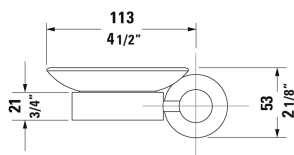

**D-Code Soap dish # 0099171000**

| < 5 3/8" Inch >|

Soap dish	Dimension	Weight	Order number
glass shelf left, 2 1/8" Inch			
<b>Colors</b>			
10 Chrome			
<b>Variant</b>			
	5 3/8" x 4 3/4" Inch	1.5 lb	0099171000

All drawings contain the necessary measurements which are subject to standard tolerances. They are stated in inch & mm and are non-binding. Exact measurements, in particular for customized installation scenarios, can only be taken from the finished ceramic piece.