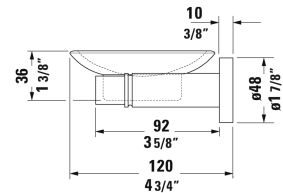

**D-Code Soap dish # 0099171000**

| < 5 3/8" Inch >|

Soap dish	Dimension	Weight	Order number
glass shelf left, 2 1/8" Inch			
<b>Colors</b>			
10 Chrome			
<b>Variant</b>			
	5 3/8" x 4 3/4" Inch	1.5 lb	0099171000

All drawings contain the necessary measurements which are subject to standard tolerances. They are stated in inch & mm and are non-binding. Exact measurements, in particular for customized installation scenarios, can only be taken from the finished ceramic piece.