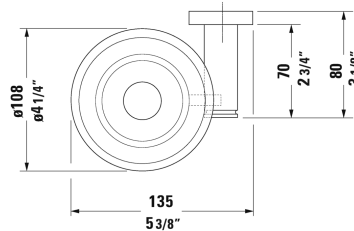

**D-Code Soap dish # 0099171000**

| < 5 3/8" Inch >|

Soap dish	Dimension	Weight	Order number
glass shelf left, 2 1/8" Inch			
<b>Colors</b>			
10 Chrome			
<b>Variant</b>			
	5 3/8" x 4 3/4" Inch	1.5 lb	0099171000

All drawings contain the necessary measurements which are subject to standard tolerances. They are stated in inch & mm and are non-binding. Exact measurements, in particular for customized installation scenarios, can only be taken from the finished ceramic piece.