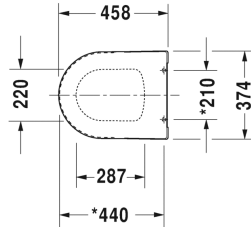

ME by Starck Toilet seat and cover # 0020010000

Toilet seat and cover	Dimension	Weight	Order number
hinges stainless steel, without slow close			
Colors			
00 White			
Variant			
		4.6 lb	0020010000
Suitable products			
Toilet wall-mounted Duravit Rimless® rimless, washdown model, Durafix included, cUPC listed, 14 3/8" x 22 1/2" Inch	14 3/8" x 22 1/2" Inch		252909
Toilet floor standing back-to-wall, washdown model, hardware included, horizontal outlet, cUPC listed, 14 5/8" x 23 5/8" Inch	14 5/8" x 23 5/8" Inch		216909

All drawings contain the necessary measurements which are subject to standard tolerances. They are stated in inch & mm and are non-binding. Exact measurements, in particular for customized installation scenarios, can only be taken from the finished ceramic piece.