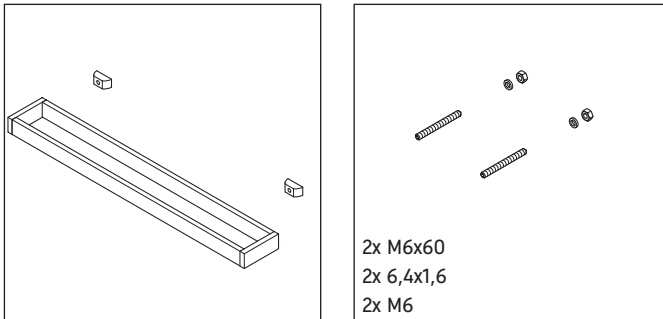

Universal

UV 9959

Installation instructions

Instructions for use

The bathroom furniture range complies with the standards and guidelines applicable at the time of delivery and is designed for use in bathrooms. Direct contact with water should be avoided, for example, when showering.