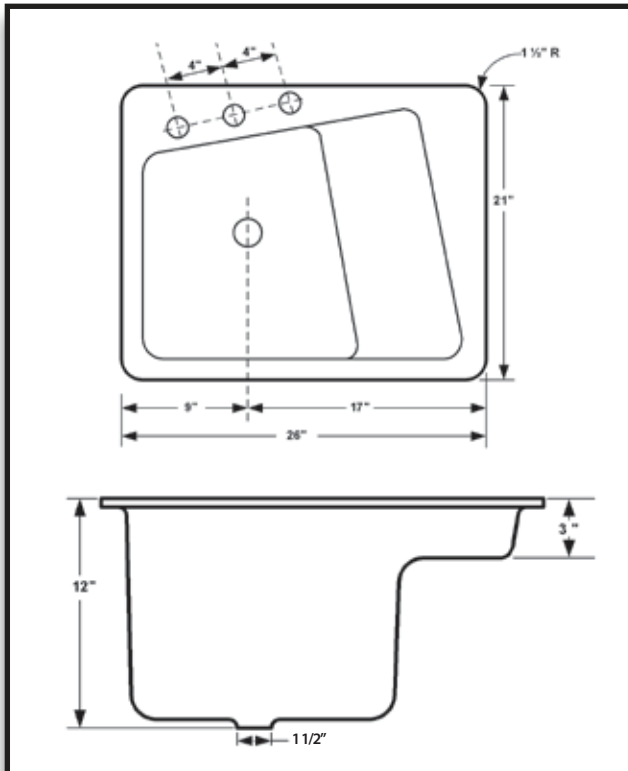

Mammoth

26" x 21" Laundry Tray
 Tile, Rim or Undercounter Mount

Accessories (Sols Separately)
 R2126 Mounting Rim

Mammoth

Cat. No.	Size	Depth	Ship Wt.
860	26" x 21"	12"	85 lbs.

ACID RESISTANT ENAMEL ON CAST IRON
 *Rough-in dimensions may vary 1/4"