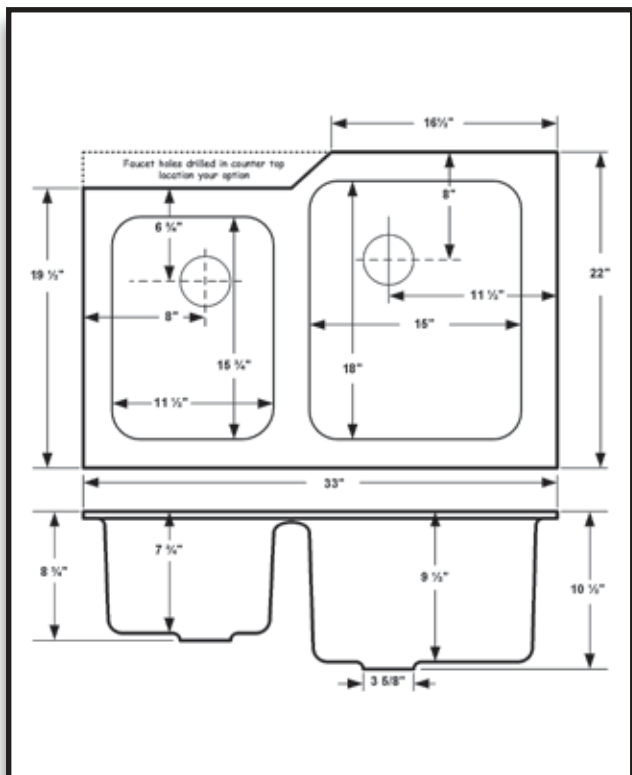

# Newport

33" x 22" Kitchen Sink\*  
Undercounter Mount  
Includes UM 25 Mounting Kit

Accessories (Sold Separately)  
Cutting Board  
Sink Tray

Newport

Cat. No.	Size	Depth	Ship Wt.
788-UM	33" x 22"*	8" & 10"	120 lbs.

\*19 1/2" front to back on small bowl

ACID RESISTANT ENAMEL ON CAST IRON  
\*Rough-in dimensions may vary 1/4"