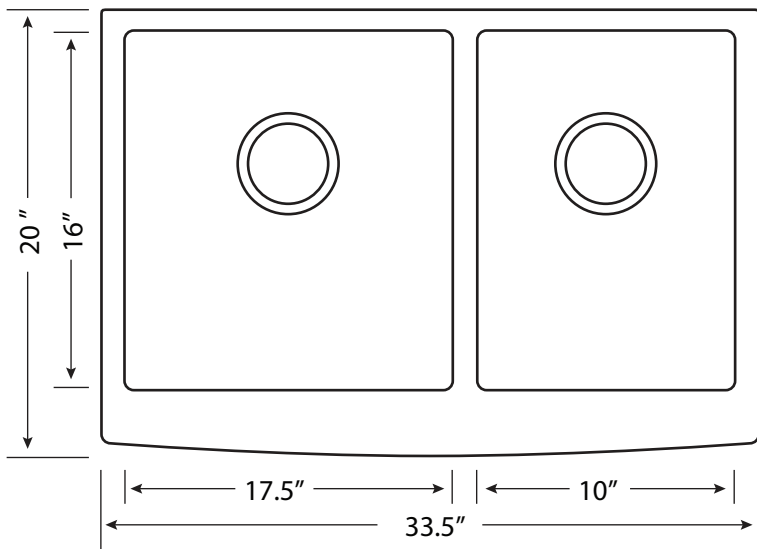

Marano

763-UM-FS STC Sink Tray