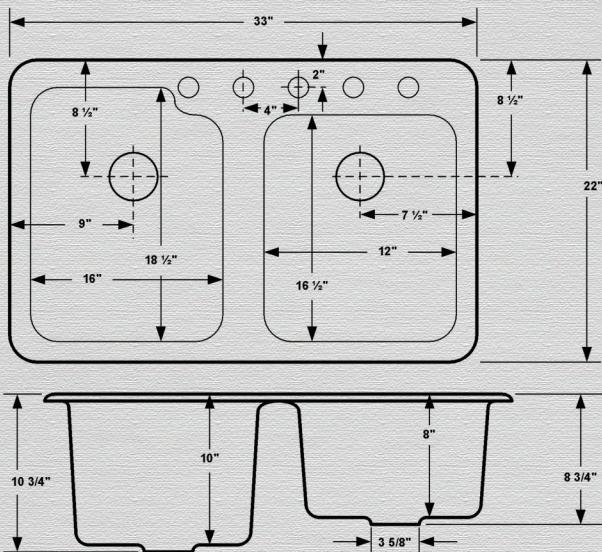

Redondo

Redondo

Redondo

33" x 22" x 10" Left Bowl / 8" Right Bowl
Offset Self Rimming Kitchen Sink
Available with 4 or 5 Faucet Holes

Sink Weight: 120 lbs.

734-STC Sink Tray

734-WCB