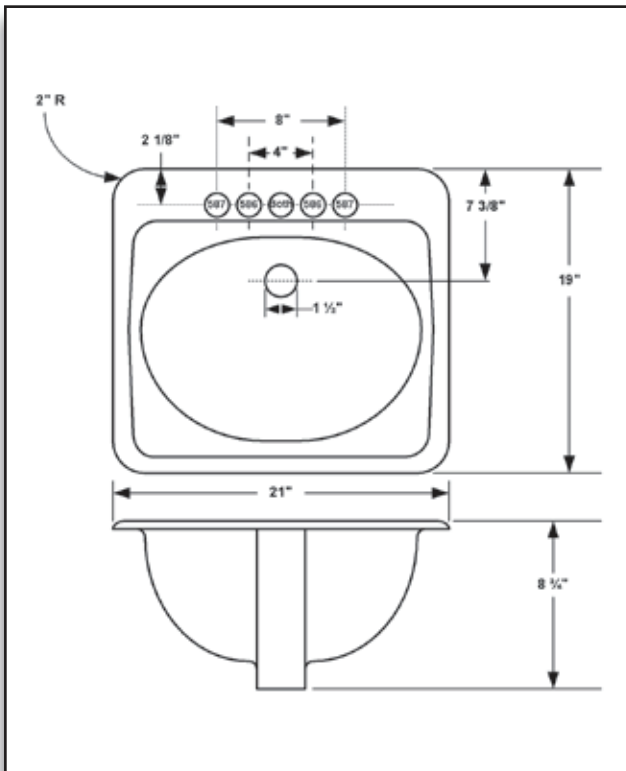

586
587

St. Kitts

21" x 19" Rectangular Lavatory
Self Rimming

St. Kitts

Cat. No.	Size	Center Set	Ship Wt.
586	21" x 19"	4"	48 lbs.
587	21" x 19"	8"	48 lbs.

ACID RESISTANT ENAMEL ON CAST IRON
*Rough-in dimensions may vary 1/4"