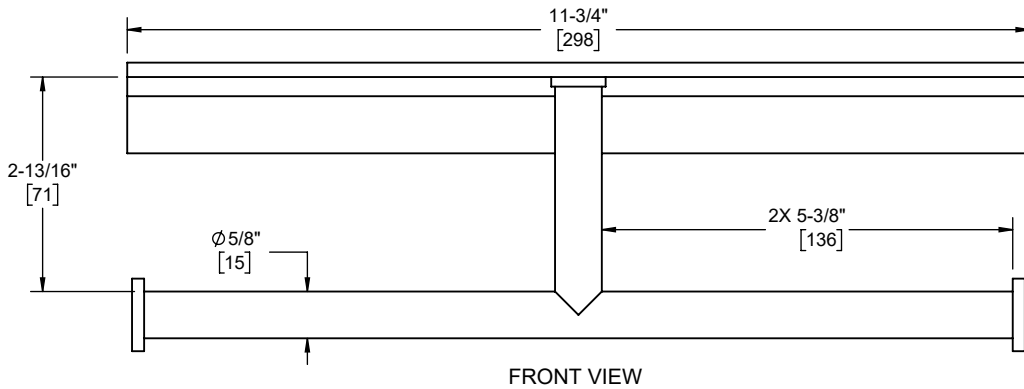

Features

- Available in 28 finishes including 13 PVD finishes
- All brass construction
- Includes all mounting hardware

Codes/Standards

Product meets or exceeds the following:

- None applicable

Dimensions are inches, rounded to 1/16"
[Dimensions in brackets are mm, rounded to 1mm]