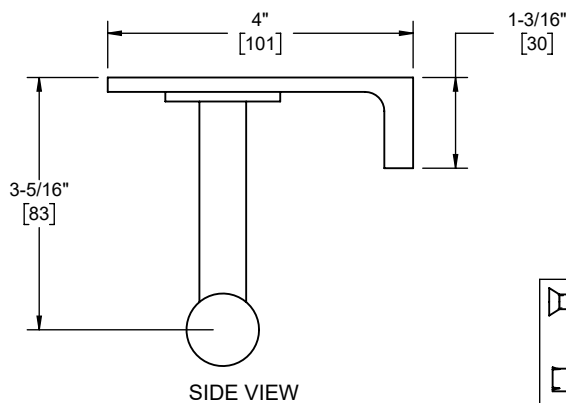

Features

- Available in 28 finishes including 13 PVD finishes
- All brass construction
- Includes all mounting hardware

Codes/Standards

Product meets or exceeds the following:

- None applicable

Dimensions are inches, rounded to 1/16"
[Dimensions in brackets are mm, rounded to 1mm]