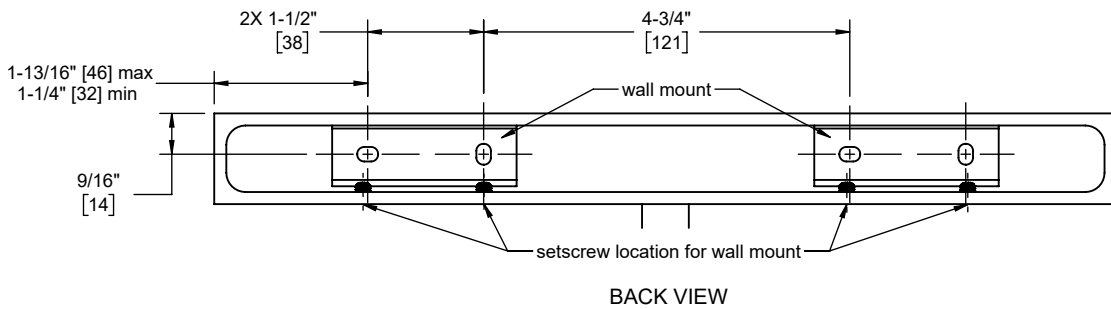

Features

- Available in 28 finishes including 13 PVD finishes
- All brass construction
- Includes all mounting hardware

Codes/Standards

Product meets or exceeds the following:

- None applicable

Dimensions are inches, rounded to 1/16"
[Dimensions in brackets are mm, rounded to 1mm]