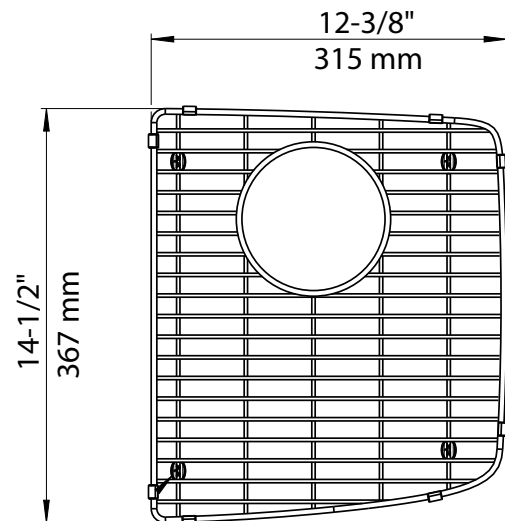

#### NOMINAL DIMENSIONS

OVERALL	HEIGHT
12-3/8x14-1/2"	1-7/16"

**BLANCO AMERICA**

800.451.5782

www.blancoamerica.com

© 2017 BLANCO AMERICA

01/17

SPEC-001