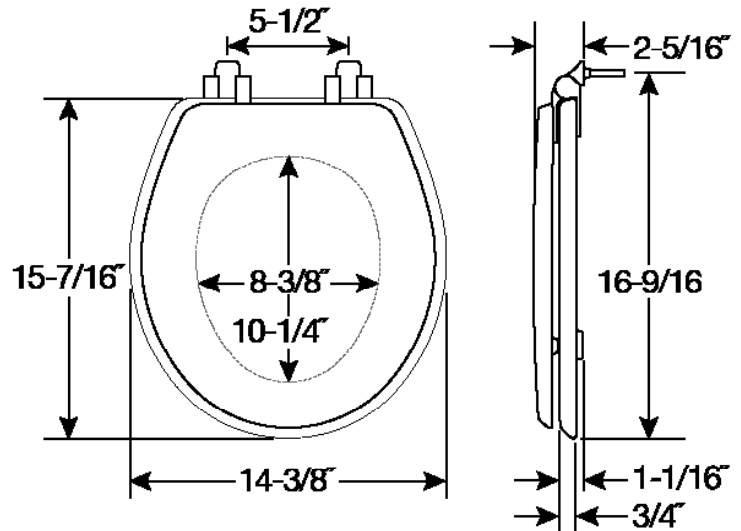

RESIDENTIAL ENAMELED WOOD TOILET SEAT

FEATURES:

- **Stylish Hinge Options**
 Chrome - 26CHSLA
 Brushed Nickel - 26NISLA
 Matte Black - 26MBSL
 Brushed Gold - 826BGSL (*Available Q2 2022*)
- **STA-TITE[®] Seat Fastening System[™]**
 Never Loosens[™]
- **Whisper•Close[®]**
 Slowly and quietly closes

SPECIFICATIONS:

- Size:** Round
- Material:** Enameled Wood
- Style:** Closed Front with Cover
- Ring Bumpers:** Two
- Hinges:** Chrome, Brushed Nickel, Matte Black or Brushed Gold
- Hardware:** STA-TITE[®] Seat Fastening System[™]