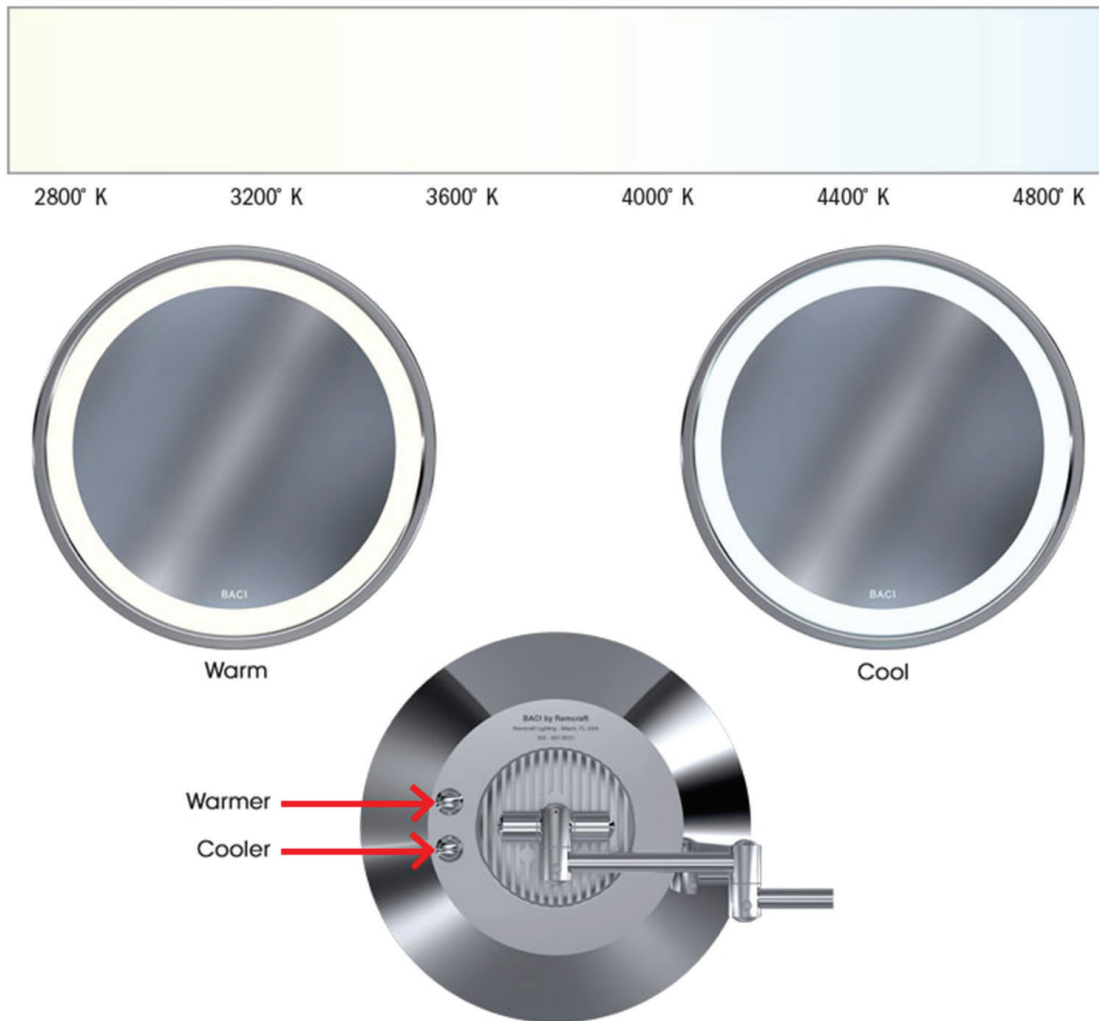

BSR Shades of Light

Baci Senior LED Mirrors are available with an optional feature that allows the user to adjust the color of the light output from the soft warm shades of an incandescent lamp to the bright cool white of the noon sky (2800° K to 4800° K). Thus you can apply your make-up to look your best in any environment – from a candlelit dinner to a snowy ski run.

To alter the hue of the light, simply press one of the buttons on the back of the mirror. The top button makes the color warmer and the bottom button makes it cooler. To change the light in small increments, tap the button. If you hold the button down it will change continuously as it cycles through the full extent of the range in the direction selected. When the light reaches the end of its range, press the other button to smoothly transition in the opposite direction. Do not press both buttons at the same time.

The mirror's built in memory feature remembers your last color setting prior to being turned off and starts at that setting when you turn it back on.

Note: Due to variations in screen calibrations and printer technology, the colors shown are approximate.